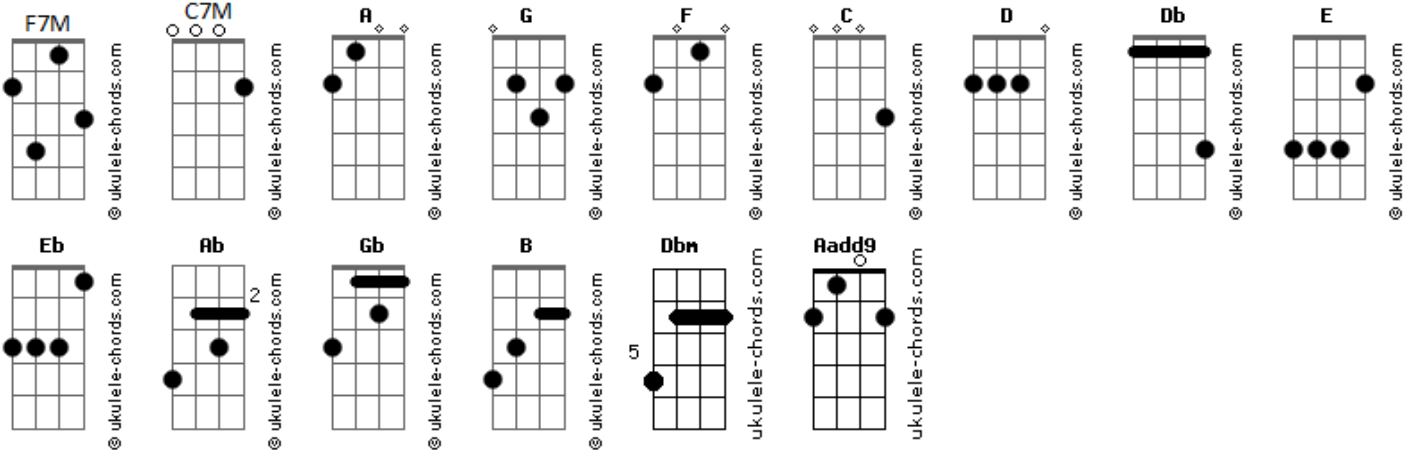

Bôa (UK) - Scoring

tom:
A

[Primeira Parte]

A G
Score the lines in a deepening order
F C D
Score them deep, just to make sure you told her
A G
Destructive rage, it's just easier to be that way
F Db D
At least you never have to eat the words you say

[Pré-Refrão]

Aadd9 F7M Aadd9 F7M
I take pleasure in being all alone
Aadd9 F7M Aadd9 Db D
I save passion in making it on my own

[Refrão]

E Eb E Ab Db E Eb E Ab Db
I, I will never be ta-ken by your humility
E Eb E Ab Db Gb C B
I, I will never fall on my knees, now

[Segunda Parte]

A G
Bear the weight of the world as you told her
F C D
But it weighs heavy on a wounded shoulder
A G
Sow the petals on a dying flower
F Db D
At least you know that she will stay in your power

[Pré-Refrão]

Aadd9 F7M Aadd9 F7M
I take pity, on those who can't see clearly

Acordes

Aadd9 F7M Aadd9 Db D
You take pleasure, in making it hard to see

[Refrão]

E Eb E Ab Db E Eb E Ab Db
I, I will never be ta-ken by your humility
E Eb E Ab Db Gb C B
I, I will never fall on my knees, now