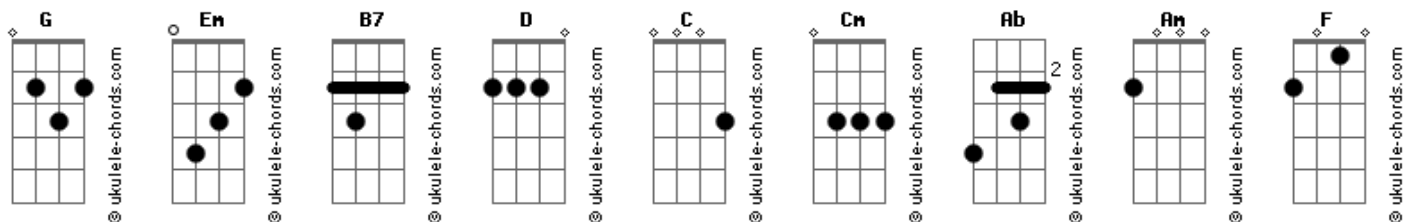

# Bo Burnham - Goodbye

tom:

Intro: G Em

[Primeira Parte]

G  
So long  
B7  
Goodbye  
Em D  
I'll see you when I see you  
C  
You can pick the street  
Cm G B7 Em  
I'll meet you on the other side

[Segunda Parte]

D G  
So long  
B7  
Goodbye  
Em D  
Do I really have to finish?  
C Cm  
Do returns always inish?  
G B7 Em  
Did I say that right?

[Refrão]

G Ab Am Em  
Does anybody want to joke  
F C D  
When no one's laughing in the background?  
G Dm7 F C Bb  
So this is how it ends  
G Dm7 Bb Eb C G  
I promise to never go outside again

[Terceira Parte]

G G G  
So long  
B7  
Bye!  
Em D C Cm  
I'm slowly losing power, has it only been an hour?  
G B7 Em  
No, that can't be right

[Quarta Parte]

D G G G  
So long  
B7 B B7  
Goodbye  
Em D  
Hey, here's a fun idea  
C Cm  
How about I sit on the couch  
G B7 Em

## Acordes

And I watch you next time?

[Refrão]

G Ab Am Em  
I wanna hear you tell a joke  
F C D  
When no one's laughing in the background?  
G Dm7 F C Bb  
So this is how it ends  
G Dm7 Bb Eb C  
I promise to never go outside again