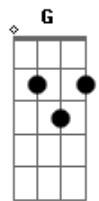

© ukulele-chords.com