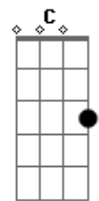

© ukulele-chords.com

F C
And all the faults will remain
G
You walk away
D
You walk away
F C
From the place you left before without me
G
There is nothing, that will make you stay
G
You walk away
D
You walk away
F
From the place you left before
C
You won't go back, 'cause there's nothing
More for you to say
Oh, oh
(G D F C)
You walk away, you walk away
G
You walk away
D
You walk away
F C
From the place you left before without me
G
There is nothing, that will make you stay
G
You walk away
D
You walk away
F
From the place you left before
C
You won't go back, 'cause there's nothing
More for you to say
You walk away