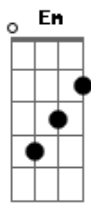

Blur - Under The Westway

Tom: C

(Intro)

C Em Am Am
 There were blue skies in my city today
 F Em Dm F
 Everything was sinking, said snow would come on sunday
 G Am G F
 The old school was due and the traffic grew
 Fm
 Up on the West way

C Em Am Am
 Where I stood watching comets lonesome trails
 F Em Dm F
 Shining up above me the jet fuel it fell
 G Am G F
 Down to earth where the money always comes first
 Fm
 And the sirens sing

(Solo) Os acordes continuam iguais aos da primeira parte.

C Em Am Am
 For the way I feel about you
 F Em F- F
 Paradise's not lost, it's in you
 G Am G F
 On a permanent basis I apologise
 Fm
 But I am going to sing

(Pausa)

C Em
 Am Am
 Hallelujah
 F Em Dm F
 Sing it out loud and sing it to you
 G Am
 Am I lost out at sea
 G F Fm
 'Til a tide wash me up off the West way

C

(Intro)

(Solo)

(Ponte)

Acordes

© ukulele-chords.com

© ukulele-chords.com

© ukulele-chords.com