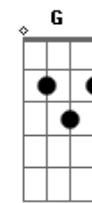

© ukulele-chords.com