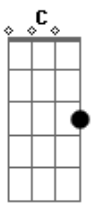

Blur - Under The Westway

Tom: C

(Intro)

C Em Am Am
There were blue skies in my city today
F Em Dm F
Everything was sinking, said snow would come on sunday
G Am G F
The old school was due and the traffic grew
Fm
Up on the West way

C Em Am Am
Where I stood watching comets lonesome trails
F Em Dm F
Shining up above me the jet fuel it fell
G Am G F
Down to earth where the money always comes first
Fm
And the sirens sing

(Solo) Os acordes continuam iguais aos da primeira parte.

C Em Am Am
Bring us the day they switch off the machines
F Em F- F
Cos men in yellow jackets putting adverts inside my dreams
G Am G F
An automated song and the whole world gone
Fm
Fallen under the spell of

C Em Am Am
The distance between us when we communicate
F Em F- F
Still picking up shortwave, somewhere they're out in space
G Am G F
It depends how you're wired when the night's on fire
Fm
Under the West way

(Ponte)

C Em Am Am
Now it's magic arrows hitting the bull
F Em F- F
Doing one eighty still standing at last call
G Am G F
When the flags coming down and the Last Post sounds
Fm
Just like a love song

C Em Am Am
For the way I feel about you
F Em F- F
Paradise's not lost, it's in you
G Am G F
On a permanent basis I apologise
Fm
But I am going to sing

(Pausa)

C Em
Am Am
Hallelujah
F Em Dm F
Sing it out loud and sing it to you
G Am
Am I lost out at sea
G F Fm
'Til a tide wash me up off the West way

C

(Intro)

(Solo)

(Ponte)

Acordes

© ukulele-chords.com