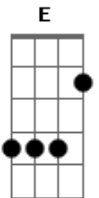

© ukulele-chords.com