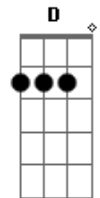

© ukulele-chords.com