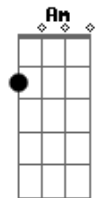

© ukulele-chords.com