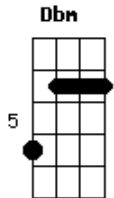

© ukulele-chords.com

© ukulele-chords.com