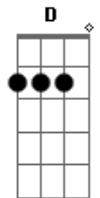

© ukulele-chords.com