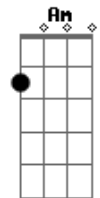

© ukulele-chords.com