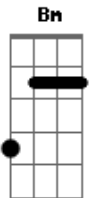

Blur - This Is A Low

Tom: A

E Bm A Dbm
And into the sea goes pretty England and me
C Bm E
Around the Bay of Biscay and back for tea
E Bm
Hitting traffic on the dogger bank
A Dbm
Up the Thames to find a taxi rank
C Bm E
Sail on by with the tide and fall asleep
(and the radio says...)

E D E Am
This is a low...but it won't hurt you
E D E Am Bm
When you're alone...it will be there when you
C Bm E

Finding ways to stay solo

E Bm
On the tyne, forth and cromarty
A Dbm
There's a low in the high 40's
C Bm
(and) Saturday's locked away on the pier
E
Not fast enough dear
E Bm A Dbm
On the malin head, blackneel looks blue and red
C Bm
And the queen, she's gone `round the bend
E
Jumped off Land's End
(repeat chorus)
(repeat chorus 2x)

Acordes

© ukulele-chords.com

© ukulele-chords.com

© ukulele-chords.com

© ukulele-chords.com

© ukulele-chords.com

© ukulele-chords.com

© ukulele-chords.com