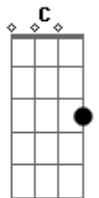

© ukulele-chords.com