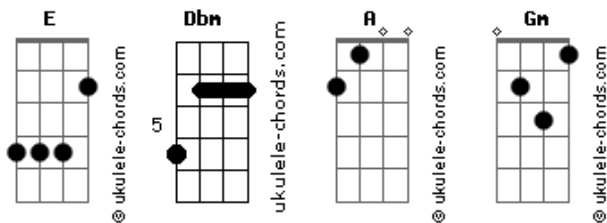

# Blur - The Narcissist

tom:

Intro: E Dbm E Dbm

E Dbm  
Looked in the mirror  
E Dbm  
So many people standing there

A  
I walked towards them  
E  
Into the floodlights

( E Dbm E Dbm )

E Dbm  
I heard no echo (no echo)  
E Dbm  
There was distortion everywhere (everywhere)\  
A  
I found my ego (my ego)

E  
I felt rebuttal standing there  
( E Dbm E Dbm )

E Dbm  
Found my transcendence (transcendence)  
E Dbm  
It played in mono painted blue (painted blue)  
A  
You were the pierrot (the pierrot)  
E  
I was the dark room (the dark room)

Gm Dbm  
I'mma shine a light in your eyes (in your eyes)  
E Gm Dbm  
You'll probably shine it back on me

A  
But I won't fall this time  
E  
With godspeed I'll heed the signs

( E Dbm E Dbm )

E Dbm  
I saw the solstice (the solstice)  
E Dbm  
The service station on the road (on the road)  
A  
I took the asset (the asset)

## Acordes

Under the white horses (down the road)

E Dbm  
My heart it quickened (it quickened)  
E Dbm  
I could not tear myself away (myself away)  
A  
Became addiction (addiction)

E  
If you see darkness look away (look away)