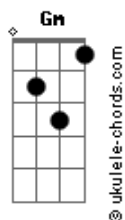

Blur - The Narcissist

tom:

Intro: E Dbm E Dbm

E Dbm
Looked in the mirror
E Dbm
So many people standing there

A
I walked towards them
E
Into the floodlights

(E Dbm E Dbm)

E Dbm
I heard no echo (no echo)
E Dbm
There was distortion everywhere (everywhere)\

A
I found my ego (my ego)
E
I felt rebuttal standing there

(E Dbm E Dbm)

E Dbm
Found my transcendence (transcendence)
E Dbm
It played in mono painted blue (painted blue)

A
You were the pierrot (the pierrot)
E
I was the dark room (the dark room)

Gm Dbm
I'mma shine a light in your eyes (in your eyes)
E Gm Dbm
You'll probably shine it back on me

A
But I won't fall this time
E
With godspeed I'll heed the signs

(E Dbm E Dbm)

E Dbm
I saw the solstice (the solstice)
E Dbm
The service station on the road (on the road)

A
I took the asset (the asset)

Acordes

Under the white horses (down the road)

E Dbm
My heart it quickened (it quickened)
E Dbm
I could not tear myself away (myself away)

A
Became addiction (addiction)
E
If you see darkness look away (look away)

Gm Dbm
I'mma shine a light in your eyes (look away)
E Gm Dbm
You'll probably shine it back on me

A
But I won't fall this time
E
With godspeed I'll heed the signs

(E Dbm E Dbm)

E Dbm
Oh, glorious world (glorious)
E Dbm
Oh, potent waves valleys gone wild (potent waves)

A
Connect us to love (us to love)
E
And keep us peaceful for a while (for a while)

Gm Dbm
I'mma shine a light in your eyes (for a while)
E Gm Dbm
You'll probably shine it back on me

A
But I won't fall this time
E
With godspeed I'll heed the signs

Gm Dbm
I'mma shine a light in your eyes (in your eyes, in your eyes)
E Gm Dbm
You'll probably shine it back on me (in your eyes)

A
But I won't fall this time
E
With godspeed I'll heed the signs

A
But I won't fall this time
E
With godspeed I'll heed the signs