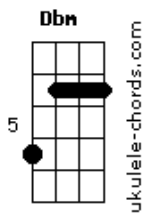

# Blur - The Narcissist

tom:

Intro: E Dbm E Dbm

E Dbm  
Looked in the mirror  
E Dbm  
So many people standing there

A  
I walked towards them  
E  
Into the floodlights

( E Dbm E Dbm )

E Dbm  
I heard no echo (no echo)  
E Dbm  
There was distortion everywhere (everywhere)\

A  
I found my ego (my ego)  
E  
I felt rebuttal standing there

( E Dbm E Dbm )

E Dbm  
Found my transcendence (transcendence)  
E Dbm  
It played in mono painted blue (painted blue)

A  
You were the pierrot (the pierrot)  
E  
I was the dark room (the dark room)

Gm Dbm  
I'mma shine a light in your eyes (in your eyes)  
E Gm Dbm  
You'll probably shine it back on me

A  
But I won't fall this time  
E  
With godspeed I'll heed the signs

( E Dbm E Dbm )

E Dbm  
I saw the solstice (the solstice)  
E Dbm  
The service station on the road (on the road)

## Acordes

Under the white horses (down the road)

E Dbm  
My heart it quickened (it quickened)  
E Dbm  
I could not tear myself away (myself away)

A  
Became addiction (addiction)  
E  
If you see darkness look away (look away)