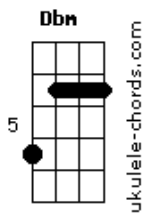

Blur - The Narcissist

tom:

Intro: E Dbm E Dbm

E Dbm
Looked in the mirror
E Dbm
So many people standing there

A
I walked towards them
E
Into the floodlights

(E Dbm E Dbm)

E Dbm
I heard no echo (no echo)
E Dbm
There was distortion everywhere (everywhere)\

A
I found my ego (my ego)
E
I felt rebuttal standing there

(E Dbm E Dbm)

E Dbm
Found my transcendence (transcendence)
E Dbm
It played in mono painted blue (painted blue)

A
You were the pierrot (the pierrot)
E
I was the dark room (the dark room)

Gm Dbm
I'mma shine a light in your eyes (in your eyes)
E Gm Dbm
You'll probably shine it back on me

A
But I won't fall this time
E
With godspeed I'll heed the signs

(E Dbm E Dbm)

E Dbm
I saw the solstice (the solstice)
E Dbm
The service station on the road (on the road)

A
I took the asset (the asset)

Acordes

Under the white horses (down the road)

E Dbm
My heart it quickened (it quickened)
E Dbm
I could not tear myself away (myself away)

A
Became addiction (addiction)
E
If you see darkness look away (look away)

Gm Dbm
I'mma shine a light in your eyes (look away)
E Gm Dbm
You'll probably shine it back on me

A
But I won't fall this time
E
With godspeed I'll heed the signs

(E Dbm E Dbm)

E Dbm
Oh, glorious world (glorious)
E Dbm
Oh, potent waves valleys gone wild (potent waves)

A
Connect us to love (us to love)
E
And keep us peaceful for a while (for a while)

Gm Dbm
I'mma shine a light in your eyes (for a while)
E Gm Dbm
You'll probably shine it back on me

A
But I won't fall this time
E
With godspeed I'll heed the signs

Gm Dbm
I'mma shine a light in your eyes (in your eyes, in your eyes)
E Gm Dbm
You'll probably shine it back on me (in your eyes)

A
But I won't fall this time
E
With godspeed I'll heed the signs

A
But I won't fall this time
E
With godspeed I'll heed the signs