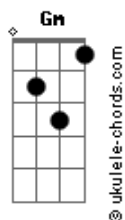

# Blur - The Narcissist

tom:

Intro: E Dbm E Dbm

E Dbm  
Looked in the mirror  
E Dbm  
So many people standing there

A  
I walked towards them  
E  
Into the floodlights

( E Dbm E Dbm )

E Dbm  
I heard no echo (no echo)  
E Dbm  
There was distortion everywhere (everywhere)\

A  
I found my ego (my ego)  
E  
I felt rebuttal standing there

( E Dbm E Dbm )

E Dbm  
Found my transcendence (transcendence)  
E Dbm  
It played in mono painted blue (painted blue)

A  
You were the pierrot (the pierrot)  
E  
I was the dark room (the dark room)

Gm Dbm  
I'mma shine a light in your eyes (in your eyes)  
E Gm Dbm  
You'll probably shine it back on me

A  
But I won't fall this time  
E  
With godspeed I'll heed the signs

( E Dbm E Dbm )

E Dbm  
I saw the solstice (the solstice)  
E Dbm  
The service station on the road (on the road)

## Acordes

Under the white horses (down the road)

E Dbm  
My heart it quickened (it quickened)  
E Dbm  
I could not tear myself away (myself away)

A  
Became addiction (addiction)  
E  
If you see darkness look away (look away)