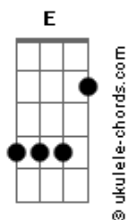

# Blur - The Narcissist

tom:

Intro: E Dbm E Dbm

E Dbm  
Looked in the mirror  
E Dbm  
So many people standing there

A  
I walked towards them  
E  
Into the floodlights

( E Dbm E Dbm )

E Dbm  
I heard no echo (no echo)  
E Dbm  
There was distortion everywhere (everywhere)\

A  
I found my ego (my ego)  
E  
I felt rebuttal standing there

( E Dbm E Dbm )

E Dbm  
Found my transcendence (transcendence)  
E Dbm  
It played in mono painted blue (painted blue)

A  
You were the pierrot (the pierrot)  
E  
I was the dark room (the dark room)

Gm Dbm  
I'mma shine a light in your eyes (in your eyes)  
E Gm Dbm  
You'll probably shine it back on me

A  
But I won't fall this time  
E  
With godspeed I'll heed the signs

( E Dbm E Dbm )

E Dbm  
I saw the solstice (the solstice)  
E Dbm  
The service station on the road (on the road)

## Acordes

Under the white horses (down the road)

E Dbm  
My heart it quickened (it quickened)  
E Dbm  
I could not tear myself away (myself away)

A  
Became addiction (addiction)  
E  
If you see darkness look away (look away)