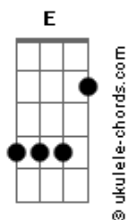

Blur - The Narcissist

tom:

Intro: E Dbm E Dbm

E Dbm
Looked in the mirror
E Dbm
So many people standing there

A
I walked towards them
E
Into the floodlights

(E Dbm E Dbm)

E Dbm
I heard no echo (no echo)
E Dbm
There was distortion everywhere (everywhere)\

A
I found my ego (my ego)
E
I felt rebuttal standing there

(E Dbm E Dbm)

E Dbm
Found my transcendence (transcendence)
E Dbm
It played in mono painted blue (painted blue)

A
You were the pierrot (the pierrot)
E
I was the dark room (the dark room)

Gm Dbm
I'mma shine a light in your eyes (in your eyes)
E Gm Dbm
You'll probably shine it back on me

A
But I won't fall this time
E
With godspeed I'll heed the signs

(E Dbm E Dbm)

E Dbm
I saw the solstice (the solstice)
E Dbm
The service station on the road (on the road)

A
I took the asset (the asset)

Acordes

Under the white horses (down the road)

E Dbm
My heart it quickened (it quickened)
E Dbm
I could not tear myself away (myself away)

A
Became addiction (addiction)
E
If you see darkness look away (look away)

Gm Dbm
I'mma shine a light in your eyes (look away)
E Gm Dbm
You'll probably shine it back on me

A
But I won't fall this time
E
With godspeed I'll heed the signs

(E Dbm E Dbm)

E Dbm
Oh, glorious world (glorious)
E Dbm
Oh, potent waves valleys gone wild (potent waves)

A
Connect us to love (us to love)
E
And keep us peaceful for a while (for a while)

Gm Dbm
I'mma shine a light in your eyes (for a while)
E Gm Dbm
You'll probably shine it back on me

A
But I won't fall this time
E
With godspeed I'll heed the signs

Gm Dbm
I'mma shine a light in your eyes (in your eyes, in your eyes)
E Gm Dbm
You'll probably shine it back on me (in your eyes)

A
But I won't fall this time
E
With godspeed I'll heed the signs

A
But I won't fall this time
E
With godspeed I'll heed the signs