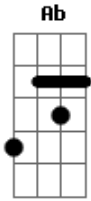

© ukulele-chords.com