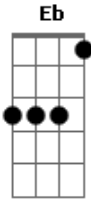

© ukulele-chords.com