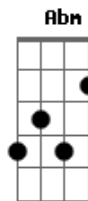

Bm Gb
The suburbs they are sleeping
Bm Gb
but he's dressing up tonight
Abm G Gb
She likes a man in uniform he loves to wear it tight
Bm Gb Bm Gb
They are on the lovers sofa they are on the patio
Abm G Gb
And when the fun is over watch themselves on video

A
The neighbours may be staring
A A Bb
But they are just past caring

Acordes

© ukulele-chords.com

© ukulele-chords.com

© ukulele-chords.com

© ukulele-chords.com

© ukulele-chords.com

© ukulele-chords.com