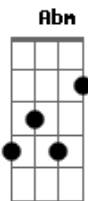

Bm Gb
The suburbs they are sleeping
Bm Gb
but he's dressing up tonight
Abm G Gb
She likes a man in uniform he loves to wear it tight
Bm Gb Bm Gb
They are on the lovers sofa they are on the patio
Abm G Gb
And when the fun is over watch themselves on video

A
The neighbours may be staring
A A Bb
But they are just past caring

Acordes

A ukulele-chords.com

D ukulele-chords.com

Bm ukulele-chords.com

Gb ukulele-chords.com

Abm ukulele-chords.com

G ukulele-chords.com