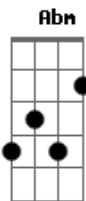

© ukulele-chords.com