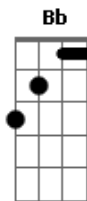

© ukulele-chords.com