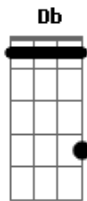

© ukulele-chords.com