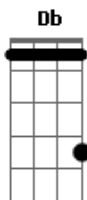

© ukulele-chords.com