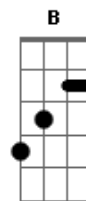

© ukulele-chords.com

© ukulele-chords.com