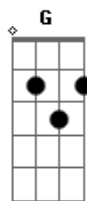

© ukulele-chords.com