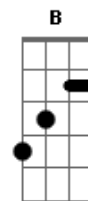

© ukulele-chords.com

© ukulele-chords.com