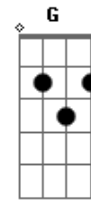

© ukulele-chords.com