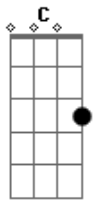

Blur - Sing

Tom: C

(intro) Em A Bm A Em

(verse)

Em A Bm A Em
I can't feel...

(chorus)

G F G
ahhhaaaaa

C

Sing to me

F G
ahhhhh

C

Sing to me

(ends)

Em

(you can add D between Bm & A in the intro & verse)

(lyrics)

(verse)

I can't feel
Cos i am numb
I cant feel
Cos i am numb
So whats the worth
In all of this
So whats the worth
In all of this

(chorus)

ahhhh
Sing to me

(verse)

So whats the worth
In all of this
If the child in your head
If the child is dead

(chorus)

ahhhh
Sing to me

Acordes

© ukulele-chords.com