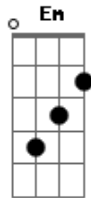

© ukulele-chords.com