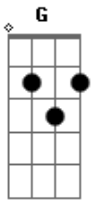

Blur - Mellow Song

Tom: **G**

from their latest album '13'
tabbed by Felix Oelmann

The chords are correct, the tabbing probably is not quite.
Just play around with it!
I couldn't understand all the words, maybe some of 'em are wrong.

VERSE 1

I live my streak? on the guillotine Bullet away

(Pause) **A** to fade

in my machine wherever been I love you

She stars in my left arm its an alcohol load

(Pause) **A** to var **C**

giving away time to Cassy 0. sunday so got soul

CHORUS

Is this where I'm going to? We'll see... We'll see, we'll see

We'll see, we'll see

VERSE 2

I'll kill this sleek humble man in the moon walking on sand

(Pause) **A** to fade

on my own high noon Love with the moon down I -
love you

Cos' I live my streak on the guillotine
Bullet away in my machine
forgive where I've been - I
forget you

CHORUS

Is this where I'm going to? We'll see...

WEIRD E-PART IS **VERSE** & **CHORUS** & **FADE**

Acordes

© ukulele-chords.com