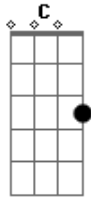

© ukulele-chords.com