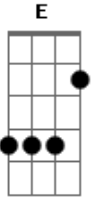

© ukulele-chords.com