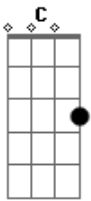

# Blur - Mellow Song

Tom: **G**

from their latest album '13'  
 tabbed by Felix Oelmann

The chords are correct, the tabbing probably is not quite.  
 Just play around with it!  
 I couldn't understand all the words, maybe some of 'em are wrong.

## VERSE 1

I live my streak? on the guillotine Bullet away

(Pause) **A** to fade

in my machine wherever been I love you

She stars in my left arm its an alcohol load

(Pause) **A** to var **C**

giving away time to Cassy 0. sunday so got soul

## CHORUS

Is this where I'm going to? We'll see...

WEIRD E-PART IS VERSE & CHORUS & FADE