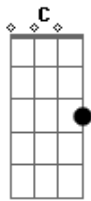

© ukulele-chords.com