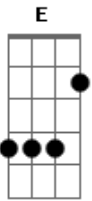

# Blur - Mellow Song

Tom: **G**

from their latest album '13'  
 tabbed by Felix Oelmann

The chords are correct, the tabbing probably is not quite.  
 Just play around with it!  
 I couldn't understand all the words, maybe some of 'em are wrong.

## VERSE 1

I live my streak? on the guillotine Bullet away

(Pause) **A** to fade

in my machine wherever been I love you

She stars in my left arm its an alcohol load

(Pause) **A** to var **C**

giving away time to Cassy 0. sunday so got soul

## VERSE 2

I'll kill this sleek humble man in the moon walking on sand

(Pause) **A** to fade

on my own high noon Love with the moon down I -  
 love you

Cos' I live my streak on the guillotine  
 Bullet away in my machine  
 forgive where I've been - I  
 forget you

## CHORUS

Is this where I'm going to? We'll see...

WEIRD E-PART IS VERSE & CHORUS & FADE