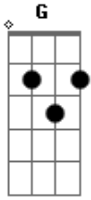

Blur - Mellow Song

Tom: **G**

from their latest album '13'
tabbed by Felix Oelmann

The chords are correct, the tabbing probably is not quite.
Just play around with it!
I couldn't understand all the words, maybe some of 'em are wrong.

VERSE 1

I live my streak? on the guillotine Bullet away

(Pause) **A** to fade

in my machine wherever been I love you

She stars in my left arm its an alcohol load

(Pause) **A** to var **C**

giving away time to Cassy 0. sunday so got soul

CHORUS

Is this where I'm going to? We'll see... We'll see, we'll see

We'll see, we'll see

VERSE 2

I'll kill this sleek humble man in the moon walking on sand

(Pause) **A** to fade

on my own high noon Love with the moon down I -
love you

Cos' I live my streak on the guillotine
Bullet away in my machine
forgive where I've been - I
forget you

CHORUS

Is this where I'm going to? We'll see...

WEIRD E-PART IS VERSE & CHORUS & FADE

Acordes

© ukulele-chords.com