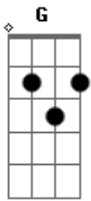

# Blur - Mellow Song

Tom: **G**

from their latest album '13'  
 tabbed by Felix Oelmann

The chords are correct, the tabbing probably is not quite.  
 Just play around with it!  
 I couldn't understand all the words, maybe some of 'em are wrong.

## VERSE 1

I live my streak? on the guillotine Bullet away

(Pause) **A** to fade

in my machine wherever been I love you

She stars in my left arm its an alcohol load

(Pause) **A** to var **C**

giving away time to Cassy 0. sunday so got soul

## VERSE 2

I'll kill this sleek humble man in the moon walking on sand

(Pause) **A** to fade

on my own high noon Love with the moon down I -  
 love you

Cos' I live my streak on the guillotine  
 Bullet away in my machine  
 forgive where I've been - I  
 forget you

## CHORUS

Is this where I'm going to? We'll see...

WEIRD E-PART IS VERSE & CHORUS & FADE