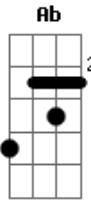

© ukulele-chords.com