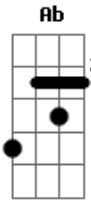

© ukulele-chords.com