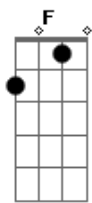

© ukulele-chords.com