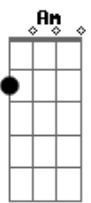

© ukulele-chords.com