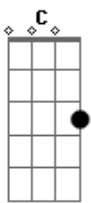

Blur - Ernold Same

Tom: C

Ernold Same ^Cawoke from the ^{Bbm7}same dream
In the ^Csame ^{Bbm7}bed at the ^Csame time
Looked in the ^{Am}same mirror
Made the ^{Eb}same frown
And felt the ^{G7}same way as he did every day,
Then ^CErnold Same ^{Bbm7}caught the ^Csame train
At the ^Csame ^{Bbm7}station, sat in the ^Csame seat
^{Am}

With the same nasty stain
Next to same old what's his name
(on his way the same place to do the same thing)
Again and again...poor old Ernold Same.
Oh Ernold Same,
His world stays the same,
Today will always be tomorrow,
Poor old Ernold Same,
He's getting that feeling once again,
Nothing will change tomorrow.

Acordes

© ukulele-chords.com