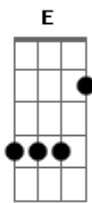

© ukulele-chords.com