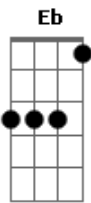

© ukulele-chords.com