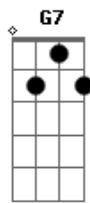

© ukulele-chords.com