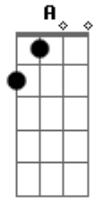

Blur - Bluremi

Tom: A

b.l.u.r.e.m.i.

(this is what is played throughout the entire song..except when they are

singing b.l.u.r.e.m.i.)
(PLAYED NEAR THE BRIDGE)

(this is a bit hard to do because graham uses his thumb to bharr)

little opening distorted riff;
(DONE REALLY QUICKLY)

(B) (A) (D) (E)

Group using a loop
B A D E

Of another pop group
B A D E

Group shooting a hoop
B A D E

And starving it up in to the soup

B A D E
'Cause I'm of regular features
B A D E

And Adidas trainers

B A D E
Completing the cycle

B A D E
Until the teenage maniacs

B A D E
Can bring it on back

B D B A
B L U R E M I (4x)

B A D E
Group using a loop

B A D E
Of another pop group

B A D E
Completing the cycle

B A D E
Until the teenage maniacs

B A D E
They'll bring it all back

B D B A
B L U R E M I (4x)

Acordes

© ukulele-chords.com