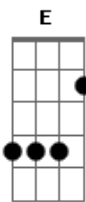

© ukulele-chords.com