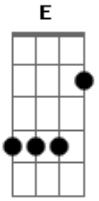

Blur - Bluremi

Tom: A

b.l.u.r.e.m.i.

(this is what is played throughout the entire song..except when they are

singing b.l.u.r.e.m.i.)
(PLAYED NEAR THE BRIDGE)

(this is a bit hard to do because graham uses his thumb to bharr)

And Adidas trainers

B A D E
Completing the cycle

B A D E
Until the teenage maniacs

B A D E
Can bring it on back

B D B A
B L U R E M I (4x)

B A D E
Group using a loop

B A D E
Of another pop group

B A D E
Completing the cycle

B A D E
Until the teenage maniacs

B A D E
They'll bring it all back

B D B A
B L U R E M I (4x)

Acordes

© ukulele-chords.com

© ukulele-chords.com

© ukulele-chords.com

© ukulele-chords.com