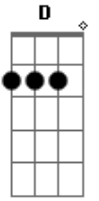

Blur - Bluremi

Tom: A

b.l.u.r.e.m.i.

(this is what is played throughout the entire song..except when they are

singing b.l.u.r.e.m.i.)
(PLAYED NEAR THE BRIDGE)

(this is a bit hard to do because graham uses his thumb to bharr)

B A D E
Until the teenage maniacs

B A D E
They'll bring it all back

B D B A
B L U R E M I (4x)

Acordes

© ukulele-chords.com

© ukulele-chords.com

© ukulele-chords.com

© ukulele-chords.com