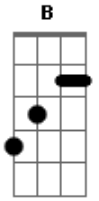

Blur - Bluremi

Tom: A

b.l.u.r.e.m.i.

(this is what is played throughout the entire song..except when they are

singing b.l.u.r.e.m.i.)
(PLAYED NEAR THE BRIDGE)

(this is a bit hard to do because graham uses his thumb to bharr)

And Adidas trainers

B A D E
Completing the cycle

B A D E
Until the teenage maniacs

B A D E
Can bring it on back

B D B A
B L U R E M I (4x)

B A D E
Group using a loop

B A D E
Of another pop group

B A D E
Completing the cycle

B A D E
Until the teenage maniacs

B A D E
They'll bring it all back

B D B A
B L U R E M I (4x)

Acordes

© ukulele-chords.com

© ukulele-chords.com

© ukulele-chords.com

© ukulele-chords.com