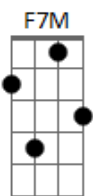

© ukulele-chords.com