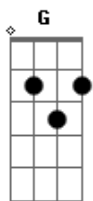

Blur - Battery In Your Leg

Tom: C

(intro) C G F7M

C G F7M
This is a ballad for the good times

C G F7M
So put a battery in your leg

C G F7M
Put a rock beat on the record

C G F
And get it stuck there in your head

G
You can be with me

(the same as first verse) C G F7M

I've got nothing to rely on
I've broken every bone
Everybody's stopped believing

But you know you're not alone

G
You can be with me

(bridge on chords) C G F

(solo)

(the same chords as in first and second verse)

This is a ballad for the good times

Another dignity we held

Don't get better

And you ain't coming back

You can be with me

If you want to be

You can be with me

(bridge and solo the same)

Acordes

ukulele-chords.com