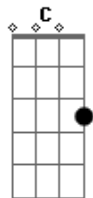

© ukulele-chords.com