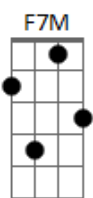

© ukulele-chords.com