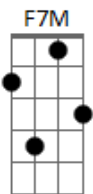

ukulele-chords.com