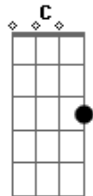

Blur - Battery In Your Leg

Tom: C

(intro) C G F7M

C G F7M
This is a ballad for the good times

C G F7M
So put a battery in your leg

C G F7M
Put a rock beat on the record

C G F
And get it stuck there in your head

G
You can be with me

(the same as first verse) C G F7M

I've got nothing to rely on
I've broken every bone
Everybody's stopped believing

But you know you're not alone

G
You can be with me

(bridge on chords) C G F

(solo)

(the same chords as in first and second verse)

This is a ballad for the good times

Another dignity we held

Don't get better

And you ain't coming back

You can be with me

If you want to be

You can be with me

(bridge and solo the same)

Acordes

© ukulele-chords.com

© ukulele-chords.com

© ukulele-chords.com

© ukulele-chords.com