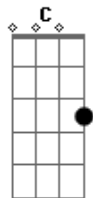

ukulele-chords.com