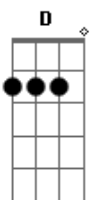

Blur - Badhead

Tom: G

(intro and picking style for chords throughout song)

(first verse)

G C G
So far ive not really stayed in touch
C Bb C G
Well you knew as much, it's no surprise that today
C G C Bb C
I'll get up around two, from a lack of anything to do

(middle 8) Am Em Am

Am Em C (D)

(solo from verse and chorus chords)
(chorus, repeat)
(then middle eight and finish on G)

Acordes

© ukulele-chords.com

© ukulele-chords.com

© ukulele-chords.com

© ukulele-chords.com