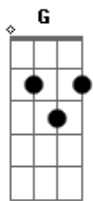

Blur - Badhead

Tom: G

(intro and picking style for chords throughout song)

(first verse)

G C G
So far ive not really stayed in touch
C Bb C G
Well you knew as much, it's no surprise that today
C G C Bb C
I'll get up around two, from a lack of anything to do

(first chorus)

Am D
And I might as well just grin and bear it
C A
'Cos its not worth the trouble of an argument

(second verse) (same chords and pattern)

G C G
And you have not really stayed in touch
C Bb C G
Well I knew as much it's no surprise that today

C G C Bb
I get up around two with nothing to do
C Am
Except get a touch of flu/

(second chorus)

Am D
nd I might as well just grin and bear it
C A
'Cos its not worth the trouble of an argument
Am D
And in any case I'd rather wear it
C A
Its like a bad head in the morning
And I know...

(middle 8) Am Em Am

Am Em C (D)

(solo from verse and chorus chords)
(chorus, repeat)
(then middle eight and finish on G)

Acordes

© ukulele-chords.com