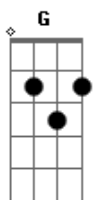

Blur - Badhead

Tom: G

(intro and picking style for chords throughout song)

(first verse)

G C G
So far ive not really stayed in touch
C Bb C G
Well you knew as much, it's no surprise that today
C G C Bb C
I'll get up around two, from a lack of anything to do

(first chorus)

Am D
And I might as well just grin and bear it
C A
'Cos its not worth the trouble of an argument

(second verse) (same chords and pattern)

G C G
And you have not really stayed in touch
C Bb C G
Well I knew as much it's no surprise that today

C G C Bb
I get up around two with nothing to do
C Am
Except get a touch of flu/

(second chorus)

Am D
nd I might as well just grin and bear it
C A
'Cos its not worth the trouble of an argument
Am D
And in any case I'd rather wear it
C A
Its like a bad head in the morning
And I know...

(middle 8) Am Em Am

Am Em C (D)

(solo from verse and chorus chords)
(chorus, repeat)
(then middle eight and finish on G)

Acordes

© ukulele-chords.com

© ukulele-chords.com

© ukulele-chords.com

© ukulele-chords.com