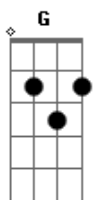

# Blur - Badhead

Tom: G

(intro and picking style for chords throughout song)

(first verse)

G C G  
So far ive not really stayed in touch  
C Bb C G  
Well you knew as much, it's no surprise that today  
C G C Bb C  
I'll get up around two, from a lack of anything to do

(first chorus)

Am D  
And I might as well just grin and bear it  
C A  
'Cos its not worth the trouble of an argument

(second verse) (same chords and pattern)

G C G  
And you have not really stayed in touch  
C Bb C G  
Well I knew as much it's no surprise that today

C G C Bb  
I get up around two with nothing to do  
C Am  
Except get a touch of flu/

(second chorus)

Am D  
nd I might as well just grin and bear it  
C A  
'Cos its not worth the trouble of an argument  
Am D  
And in any case I'd rather wear it  
C A  
Its like a bad head in the morning  
And I know...

(middle 8) Am Em Am

Am Em C (D )

(solo from verse and chorus chords)  
(chorus, repeat)  
(then middle eight and finish on G )