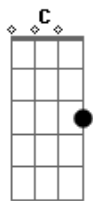

Blur - Badhead

Tom: G

(intro and picking style for chords throughout song)

(first verse)

G C G
So far ive not really stayed in touch
C Bb C G
Well you knew as much, it's no surprise that today
C G C Bb C
I'll get up around two, from a lack of anything to do

(first chorus)

Am D
And I might as well just grin and bear it
C A
'Cos its not worth the trouble of an argument

(second verse) (same chords and pattern)

G C G
And you have not really stayed in touch
C Bb C G
Well I knew as much it's no surprise that today

(middle 8) Am Em Am

Am Em C (D)

(solo from verse and chorus chords)
(chorus, repeat)
(then middle eight and finish on G)

Acordes

© ukulele-chords.com

© ukulele-chords.com

© ukulele-chords.com

© ukulele-chords.com