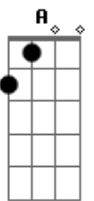

© ukulele-chords.com