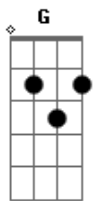

Blur - Badhead

Tom: G

(intro and picking style for chords throughout song)

(first verse)

G C G
So far ive not really stayed in touch
C Bb C G
Well you knew as much, it's no surprise that today
C G C Bb C
I'll get up around two, from a lack of anything to do

(first chorus)

Am D
And I might as well just grin and bear it
C A
'Cos its not worth the trouble of an argument

(second verse) (same chords and pattern)

G C G
And you have not really stayed in touch
C Bb C G
Well I knew as much it's no surprise that today

C G C Bb
I get up around two with nothing to do
C Am
Except get a touch of flu/

(second chorus)

Am D
nd I might as well just grin and bear it
C A
'Cos its not worth the trouble of an argument
Am D
And in any case I'd rather wear it
C A
Its like a bad head in the morning
And I know...

(middle 8) Am Em Am

Am Em C (D)

(solo from verse and chorus chords)
(chorus, repeat)
(then middle eight and finish on G)

Acordes

© ukulele-chords.com

© ukulele-chords.com

© ukulele-chords.com

© ukulele-chords.com