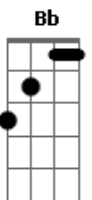

# Blur - Badhead

Tom: G

(intro and picking style for chords throughout song)

(first verse)

G C G  
So far ive not really stayed in touch  
C Bb C G  
Well you knew as much, it's no surprise that today  
C G C Bb C  
I'll get up around two, from a lack of anything to do

(first chorus)

Am D  
And I might as well just grin and bear it  
C A  
'Cos its not worth the trouble of an argument

(second verse) (same chords and pattern)

G C G  
And you have not really stayed in touch  
C Bb C G  
Well I knew as much it's no surprise that today

(middle 8) Am Em Am

Am Em C (D )

(solo from verse and chorus chords)  
(chorus, repeat)  
(then middle eight and finish on G )