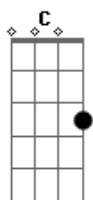

Blur - Badhead

Tom: G

(intro and picking style for chords throughout song)

(first verse)

G C G
So far ive not really stayed in touch
C Bb C G
Well you knew as much, it's no surprise that today
C G C Bb C
I'll get up around two, from a lack of anything to do

(middle 8) Am Em Am

Am Em C (D)

(solo from verse and chorus chords)
(chorus, repeat)
(then middle eight and finish on G)

Acordes

© ukulele-chords.com

© ukulele-chords.com

© ukulele-chords.com

© ukulele-chords.com