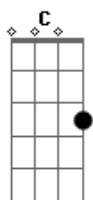

# Blur - Badhead

Tom: G

(intro and picking style for chords throughout song)

(first verse)

G C G  
So far ive not really stayed in touch  
C Bb C G  
Well you knew as much, it's no surprise that today  
C G C Bb C  
I'll get up around two, from a lack of anything to do

(middle 8) Am Em Am

Am Em C (D )

(solo from verse and chorus chords)  
(chorus, repeat)  
(then middle eight and finish on G )