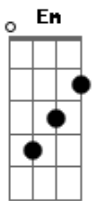

© ukulele-chords.com