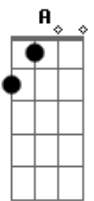

© ukulele-chords.com