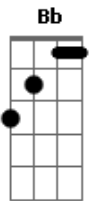

Blur - Badhead

Tom: G

(intro and picking style for chords throughout song)

(first verse)

G C G
So far ive not really stayed in touch
C Bb C G
Well you knew as much, it's no surprise that today
C G C Bb C
I'll get up around two, from a lack of anything to do

(first chorus)

Am D
And I might as well just grin and bear it
C A
'Cos its not worth the trouble of an argument

(second verse) (same chords and pattern)

G C G
And you have not really stayed in touch
C Bb C G
Well I knew as much it's no surprise that today

(middle 8) Am Em Am

Am Em C (D)

(solo from verse and chorus chords)
(chorus, repeat)
(then middle eight and finish on G)

Acordes

© ukulele-chords.com

© ukulele-chords.com

© ukulele-chords.com

© ukulele-chords.com