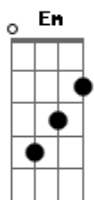

© ukulele-chords.com