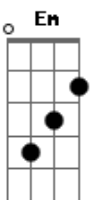

© ukulele-chords.com