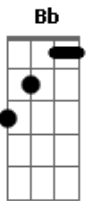

© ukulele-chords.com