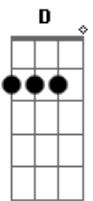

Blur - Badhead

Tom: G

(intro and picking style for chords throughout song)

(first verse)

G C G
So far ive not really stayed in touch
C Bb C G
Well you knew as much, it's no surprise that today
C G C Bb C
I'll get up around two, from a lack of anything to do

(middle 8) Am Em Am

Am Em C (D)

(solo from verse and chorus chords)
(chorus, repeat)
(then middle eight and finish on G)

Acordes

© ukulele-chords.com

© ukulele-chords.com

© ukulele-chords.com

© ukulele-chords.com