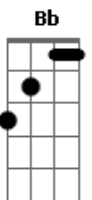

Blur - Badhead

Tom: G

(intro and picking style for chords throughout song)

(first verse)

G C G
So far ive not really stayed in touch
C Bb C G
Well you knew as much, it's no surprise that today
C G C Bb C
I'll get up around two, from a lack of anything to do

(first chorus)

Am D
And I might as well just grin and bear it
C A
'Cos its not worth the trouble of an argument

(second verse) (same chords and pattern)

G C G
And you have not really stayed in touch
C Bb C G
Well I knew as much it's no surprise that today

(middle 8) Am Em Am

Am Em C (D)

(solo from verse and chorus chords)
(chorus, repeat)
(then middle eight and finish on G)

Acordes

© ukulele-chords.com

© ukulele-chords.com

© ukulele-chords.com

© ukulele-chords.com