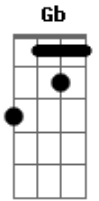

© ukulele-chords.com