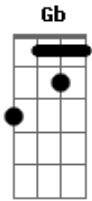

© ukulele-chords.com