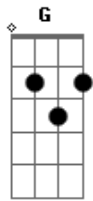

© ukulele-chords.com

© ukulele-chords.com