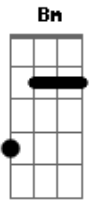

Blur - Advert

Tom: A

Submitted by: Thom

Heres a cool song from 'Modern Life is rubbish'.

Intro:

A G

Verse One:

A G

Chorus:

Bm Gb A G=20

Bm Gb

A G

Bm Gb

Fill, just before verse:

A G

Verse two: (As verse one)

(Chorus)

Bridge:

A G

A G A G (repeat)

(Intro)

(Chorus)

Bm Gb A G=20

Bm Gb
 (--2---2--
 (--3---2--
 (--4---3--
 (--4---4--
 (--2---4--
 (--2---2--

A G

Bm Gb A

Acordes

© ukulele-chords.com

© ukulele-chords.com

© ukulele-chords.com

© ukulele-chords.com