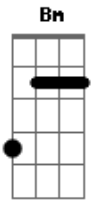

© ukulele-chords.com