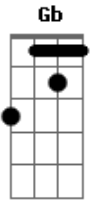

© ukulele-chords.com