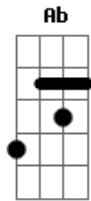

© ukulele-chords.com