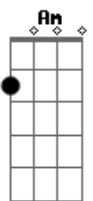

Blueyes - The Otherside

tom:

Am
[Primeira Parte]

Am F
So you say it's okay
C
That the way you talked me into it
G
Was meant to keep?me?safe
Am F
Now you're left?in his arms, yeah
C
You done fucked?up, yeah
G
I'm far away, I ran away, I ran away

[Pré-Refrão]

Am F
What is there to say?
C G
Searchin' for love made me scared to this day, yeah
Am
I don't see no shame, no
F C
Feelin' alone is a pain I can take
G Am F
What's a hand to hold when I keep fallin' so cold, so cold
C
I'm done

[Refrão]

G Am
You don't get it ?cause I'm on
F C
The otherside, otherside
G
So come and see the otherside
Am F C
The otherside, otherside
G
So come and see the other

[Segunda Parte]

Am
Pull me closer to your thighs
F
The way we livin', it ain't right

Acordes

© ukulele-chords.com