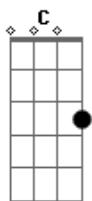

Blueyes - The Otherside

tom:

Am
[Primeira Parte]

Am F
So you say it's okay
C
That the way you talked me into it
G
Was meant to keep?me?safe
Am F
Now you're left?in his arms, yeah
C
You done fucked?up, yeah
G
I'm far away, I ran away, I ran away

[Refrão]

G Am
You don't get it ?cause I'm on
F C
The otherside, otherside
G
So come and see the otherside
Am F C
The otherside, otherside
G
So come and see the other

[Segunda Parte]

Am
Pull me closer to your thighs
F
The way we livin', it ain't right

Acordes

© ukulele-chords.com

© ukulele-chords.com

© ukulele-chords.com

© ukulele-chords.com

© ukulele-chords.com

C G
Sacrifices are a cycle, I'm about to blow your mind
Am F
Baby, just look at the moon, billion stars for you to choose
C G
So just go and find somebody knowing what we had was true