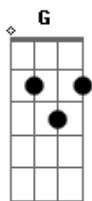

Blueyes - The Otherside

tom:

Am
[Primeira Parte]

Am F
So you say it's okay
C
That the way you talked me into it
G
Was meant to keep?me?safe
Am F
Now you're left?in his arms, yeah
C
You done fucked?up, yeah
G
I'm far away, I ran away, I ran away

[Refrão]

G Am
You don't get it ?cause I'm on
F C
The otherside, otherside
G
So come and see the otherside
Am F C
The otherside, otherside
G
So come and see the other

[Segunda Parte]

Am
Pull me closer to your thighs
F
The way we livin', it ain't right

Acordes

© ukulele-chords.com

© ukulele-chords.com

© ukulele-chords.com

© ukulele-chords.com

© ukulele-chords.com

C G
Sacrifices are a cycle, I'm about to blow your mind
Am F
Baby, just look at the moon, billion stars for you to choose
C G
So just go and find somebody knowing what we had was true