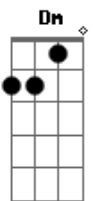

[Refrão]

G Am
You don't get it ?cause I'm on
F C
The otherside, otherside
G
So come and see the otherside
Am F C
The otherside, otherside
G
So come and see the other

[Segunda Parte]

Am
Pull me closer to your thighs
F
The way we livin', it ain't right

Acordes

© ukulele-chords.com

© ukulele-chords.com

© ukulele-chords.com

© ukulele-chords.com

© ukulele-chords.com

C G
Sacrifices are a cycle, I'm about to blow your mind
Am F
Baby, just look at the moon, billion stars for you to choose
C G
So just go and find somebody knowing what we had was true