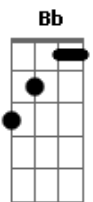

# Blueyes - Blue Eyes

tom:

Intro: Gm Bb Eb Gm

[Primeira Parte]

Gm Bb Eb  
Oh, blue eyes, the secrets that you hide  
Gm Bb Eb  
Ease your mind, lot of love inside  
Gm Bb  
Lovely souls are misunderstood  
Eb  
How many tries will make you let go?  
Gm Bb  
Lost in choices, lost in echoes  
Eb  
You kept smillin' just to get through

[Pré-Refrão]

Cm F  
Oh ohh, blue eyes  
Cm  
I'll see you in the next time  
D  
I'll see you in the next time

[Refrão]

Gm  
See you in the frontline

## Acordes

© ukulele-chords.com

© ukulele-chords.com

© ukulele-chords.com

© ukulele-chords.com

© ukulele-chords.com

© ukulele-chords.com

Bb  
See you on your best side  
Eb  
And I'll be right there when it's cold again  
Gm Bb  
Lightin' up that dark world at our own adventure  
Eb  
I won't let your hand let go of mine  
Gm  
So you took a deep breath  
Bb Eb  
And you went for that dive for truth  
Gm  
Yet you knew that deep down  
Bb Eb  
It got lost in the depths of youth