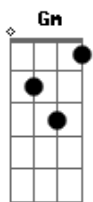

# Blueyes - Blue Eyes

tom:

Intro: Gm Bb Eb Gm

[Primeira Parte]

Gm Bb Eb  
Oh, blue eyes, the secrets that you hide  
Gm Bb Eb  
Ease your mind, lot of love inside  
Gm Bb  
Lovely souls are misunderstood  
Eb  
How many tries will make you let go?  
Gm Bb  
Lost in choices, lost in echoes  
Eb  
You kept smillin' just to get through

[Pré-Refrão]

Cm F  
Oh ohh, blue eyes  
Cm  
I'll see you in the next time  
D  
I'll see you in the next time  
( Gm Bb Eb )  
( Gm Bb Eb )

[Segunda Parte]

Gm Bb  
Oh, blue eyes  
Eb  
I know you love to be alone  
Gm Bb Eb  
Feel alone, the only one, that's a lonely one  
Gm Bb  
Don't listen to th? voices that remind you of your sins  
Eb  
Act upon your words and find some p?ace to make amends  
Gm Bb  
Gotta make it somehow, even if it's without your friends  
Eb  
The day you meet your fate you'll realize it all made sense

## Acordes

© ukulele-chords.com

© ukulele-chords.com

© ukulele-chords.com

© ukulele-chords.com

© ukulele-chords.com

© ukulele-chords.com

Bb  
See you on your best side  
Eb  
And I'll be right there when it's cold again  
Gm Bb  
Lightin' up that dark world at our own adventure  
Eb  
I won't let your hand let go of mine  
Gm  
So you took a deep breath  
Bb Eb  
And you went for that dive for truth  
Gm  
Yet you knew that deep down  
Bb Eb  
It got lost in the depths of youth