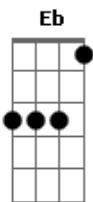

# Blueyes - Blue Eyes

tom:

Intro: Gm Bb Eb Gm

[Primeira Parte]

Gm Bb Eb  
Oh, blue eyes, the secrets that you hide  
Gm Bb Eb  
Ease your mind, lot of love inside  
Gm Bb  
Lovely souls are misunderstood  
Eb  
How many tries will make you let go?  
Gm Bb  
Lost in choices, lost in echoes  
Eb  
You kept smillin' just to get through

[Pré-Refrão]

Cm F  
Oh ohh, blue eyes  
Cm  
I'll see you in the next time  
D  
I'll see you in the next time  
( Gm Bb Eb )  
( Gm Bb Eb )

[Segunda Parte]

Gm Bb  
Oh, blue eyes  
Eb  
I know you love to be alone  
Gm Bb Eb  
Feel alone, the only one, that's a lonely one  
Gm Bb  
Don't listen to th? voices that remind you of your sins  
Eb  
Act upon your words and find some p?ace to make amends  
Gm Bb  
Gotta make it somehow, even if it's without your friends  
Eb  
The day you meet your fate you'll realize it all made sense

[Pré-Refrão]

Cm F  
Oh ohh, blue eyes  
Cm  
I'll see you in the next time  
D  
I'll see you in the next time

[Refrão]

Gm  
See you in the frontline

## Acordes

© ukulele-chords.com

© ukulele-chords.com

© ukulele-chords.com

© ukulele-chords.com

© ukulele-chords.com

© ukulele-chords.com

Bb  
See you on your best side  
Eb  
And I'll be right there when it's cold again  
Gm Bb  
Lightin' up that dark world at our own adventure  
Eb  
I won't let your hand let go of mine  
Gm  
So you took a deep breath  
Bb Eb  
And you went for that dive for truth  
Gm  
Yet you knew that deep down  
Bb Eb  
It got lost in the depths of youth