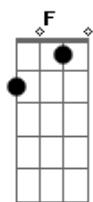

## Acordes

© ukulele-chords.com

© ukulele-chords.com

© ukulele-chords.com

© ukulele-chords.com

© ukulele-chords.com

© ukulele-chords.com

Bb  
See you on your best side  
Eb  
And I'll be right there when it's cold again  
Gm Bb  
Lightin' up that dark world at our own adventure  
Eb  
I won't let your hand let go of mine  
Gm  
So you took a deep breath  
Bb Eb  
And you went for that dive for truth  
Gm  
Yet you knew that deep down  
Bb Eb  
It got lost in the depths of youth