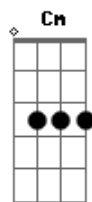

## Acordes

© ukulele-chords.com

© ukulele-chords.com

© ukulele-chords.com

© ukulele-chords.com

© ukulele-chords.com

© ukulele-chords.com

Bb  
See you on your best side  
Eb  
And I'll be right there when it's cold again  
Gm Bb  
Lightin' up that dark world at our own adventure  
Eb  
I won't let your hand let go of mine  
Gm  
So you took a deep breath  
Bb Eb  
And you went for that dive for truth  
Gm  
Yet you knew that deep down  
Bb Eb  
It got lost in the depths of youth

[Ponte]

Cm  
And I tried to hide away the fears  
F  
That time replaced with blood and tears  
Bb Eb  
And what I got were broken dreams  
Cm  
So I tried again and took the lead  
F  
That wasted time stopped being so deep  
Gm Eb  
And I got so far, no longer at war