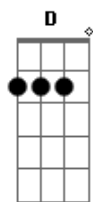

## Acordes

© ukulele-chords.com

© ukulele-chords.com

© ukulele-chords.com

© ukulele-chords.com

© ukulele-chords.com

© ukulele-chords.com

Bb  
See you on your best side  
Eb  
And I'll be right there when it's cold again  
Gm Bb  
Lightin' up that dark world at our own adventure  
Eb  
I won't let your hand let go of mine  
Gm  
So you took a deep breath  
Bb Eb  
And you went for that dive for truth  
Gm  
Yet you knew that deep down  
Bb Eb  
It got lost in the depths of youth