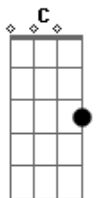

© ukulele-chords.com