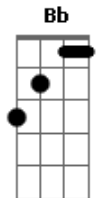

© ukulele-chords.com