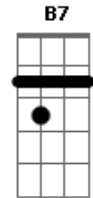

© ukulele-chords.com