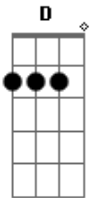

© ukulele-chords.com