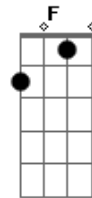

© ukulele-chords.com