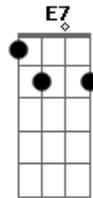

© ukulele-chords.com