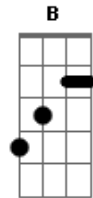

© ukulele-chords.com