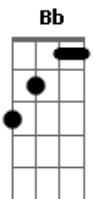

© ukulele-chords.com