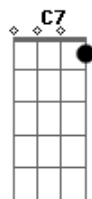

© ukulele-chords.com