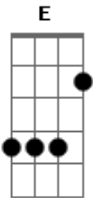

© ukulele-chords.com