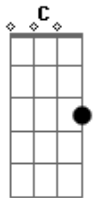

The Blues Brothers - Soul Man

Tom: C

Intro:

E / D / G / A - B7 (horn lead)
E or E7 vamp through verse

Comin' to ya on a dusty road
Good lovin' I got a truck load
And when you get it you got something
So don't worry cause I'm coming

[Chorus]

E D
I'm a soul man
E
I'm a soul man
E D
I'm a soul man
E A - B7
I'm a soul man

[Verse]

E7 vamp
Got what I got the hard way
And I'll make it better each and every day
So honey don't you fret
Cause you ain't seen nothing yet

[Chorus]

E D
I'm a soul man
E
I'm a soul man (Play it Steve!)
E D
I'm a soul man

E A - B7
I'm a soul man

[Verse]

E7 vamp
Listen
I was brought up on a side street
I learned how to love before I could eat
I was educated from good stock
When I start lovin' I just can't stop

[Chorus]

E D
I'm a soul man
E
I'm a soul man
E D
I'm a soul man
E A - B7
I'm a soul man

[Verse]

C G
Well grab the rope and I'll pull you in
A B
Give you hope and be your only boyfriend
C
Yeah, yeah, yeah, yeah

[Guitar/Harmonica solo chords]
(and key change to F):

F / Eb / Ab / Bb - C7
F / Eb / Ab / Bb - C7

Acordes

© ukulele-chords.com