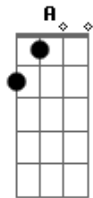

© ukulele-chords.com