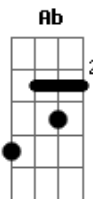

© ukulele-chords.com