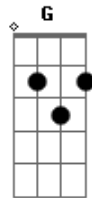

© ukulele-chords.com