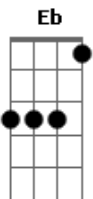

© ukulele-chords.com