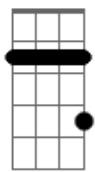

Blossom Dearie - Put On a Happy Face

Tom: A

Intro: A Gb7 D7M E7 A Gb7 D7M E7

A Gb7 D7M E7
Gray skies are gonna clear up, put on a happy face
A Gb7 Bm7 Fdim
Wipe off the clouds and cheer up, put on a happy face
Db7 Gb7 Bm7 E7 A A7
Take off that gloomy mask of tragedy it's not your style
Db7 Gb7 D Fdim

You'd look so good that you'd be glad that you decided to smile

A Gb7 D E7
Pick out a pleasant outlook, stick out that nobel chin
A Gb7 Bm7 Fdim
Wipe off that full-of-doubt look, slap on a happy grin
D Cdim A E7 Gb7
Spread sunshine all over the place
D E7 Db7 Gb7
And just put on a happy, put on a happy
D E7 Fdim A
Put on a happy face

Acordes

D7M