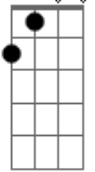

Blossom Dearie - Put On a Happy Face

Tom: A

Intro: A Gb7 D7M E7 A Gb7 D7M E7

A Gb7 D7M E7
Gray skies are gonna clear up, put on a happy face
A Gb7 Bm7 Fdim
Wipe off the clouds and cheer up, put on a happy face
Db7 Gb7 Bm7 E7 A A7
Take off that gloomy mask of tragedy it's not your style
Db7 Gb7 D Fdim

You'd look so good that you'd be glad that you decided to smile

A Gb7 D E7
Pick out a pleasant outlook, stick out that nobel chin
A Gb7 Bm7 Fdim
Wipe off that full-of-doubt look, slap on a happy grin
D Cdim A E7 Gb7
Spread sunshine all over the place
D E7 Db7 Gb7
And just put on a happy, put on a happy
D E7 Fdim A
Put on a happy face

Acordes

© ukulele-chords.com

A

© ukulele-chords.com

© ukulele-chords.com

© ukulele-chords.com

© ukulele-chords.com

© ukulele-chords.com

© ukulele-chords.com

© ukulele-chords.com