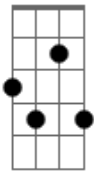

Blossom Dearie - Put On a Happy Face

Tom: A

Intro: A Gb7 D7M E7 A Gb7 D7M E7

A Gb7 D7M E7
Gray skies are gonna clear up, put on a happy face
A Gb7 Bm7 Fdim
Wipe off the clouds and cheer up, put on a happy face
Db7 Gb7 Bm7 E7 A A7
Take off that gloomy mask of tragedy it's not your style
Db7 Gb7 D Fdim

You'd look so good that you'd be glad that you decided to smile

A Gb7 D E7
Pick out a pleasant outlook, stick out that nobel chin
A Gb7 Bm7 Fdim
Wipe off that full-of-doubt look, slap on a happy grin
D Cdim A E7 Gb7
Spread sunshine all over the place
D E7 Db7 Gb7
And just put on a happy, put on a happy
D E7 Fdim A
Put on a happy face

Acordes

© ukulele-chords.com

© ukulele-chords.com

Gb7

© ukulele-chords.com

© ukulele-chords.com

© ukulele-chords.com

© ukulele-chords.com

© ukulele-chords.com

© ukulele-chords.com