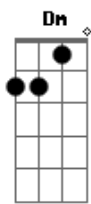

© ukulele-chords.com