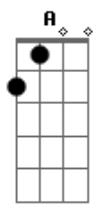

Blossom Dearie - Gina

Tom: A

Intro: D Bm7 D E7 A D A E7

A A7M Dbm Dbm7 D E7 A Gbm
Gina, Gina, I kissed you once and then
D Dm Bm7 E7
I felt so wonderful, so very wonderful
D Dm Bm7 E7
Let's do it over again
A A7M Dbm Dbm7 D E7 A Gbm
Gina, Gina, I can't remember when
D Dm A Gbm
I've ever felt a kiss that made me feel like this
D Bm7 A Gbm
Let's do it over again

Bridge:

D Bm7 D E7
Look at you, oh, look at you
A D A
So warm, so sweet, so shy
D B7 D B7 E7
Look at me, oh, look at me
D E7 Fdim
I can't believe that I'm such a lucky guy
A A7M Dbm Dbm7 D E7 A Gbm
To have Gina, Gina all for my very own
D Dm A Gbm
It's much too wonderful, so very wonderful
D Dm Bm7 Fdim E7 A
To know that Gina is mine alone

Acordes