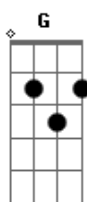

Blossom Dearie - ?Deed I Do

Tom: G

Intro: G G Em7 G A A7 D Bm7 Em7 A7 D A7

D D7 D G G Em7 Gm7
Do I want you, oh my, do I
D Bm7 Em7 A7 D Cdim G A7
Honey, deed I do
D D7 D G G Em7 Gm7
Do I need you, oh my, do I
D Bm7 Em7 A7 D
Honey, deed I do
Bridge

D B7 E7 E7
I'm glad that I'm the one who found you
G G Em7 G A A7
That's why I'm always hangin' around you

D D7 D G G Em7 Gm7
Do I love you, oh my, do I
D Bm7 Em7 A7 D Cdim G A7
Honey, deed I do
Interlude: D D7 D G G Em7 Gm7
B7 E7 E7
I'm glad that I'm the one who found you
G Em7 G A A7
That's why I'm always hangin' around you
D D7 D G G Em7 Gm7
Do I love you, oh my, do I
D Bm7 Em7 A7 D Cdim G A7
Honey, deed I do
D D7 D G G Em7 Gm7
Oh! Do I love you, oh my, do I
D Bm7 Em7 A7 D
Honey, deed I do

Acordes