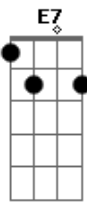

© ukulele-chords.com