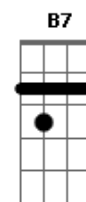

© ukulele-chords.com

© ukulele-chords.com