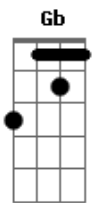

© ukulele-chords.com