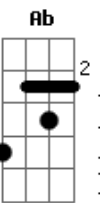

© ukulele-chords.com