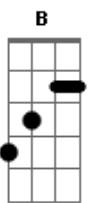

© ukulele-chords.com