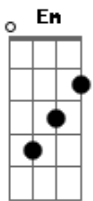

© ukulele-chords.com