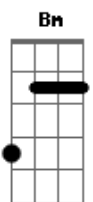

© ukulele-chords.com

© ukulele-chords.com