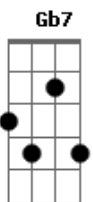

© ukulele-chords.com