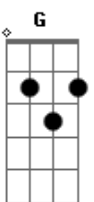

Blonde Redhead - For The Damedged Coda

Tom: D

Bm Em Bm Am Em Gb7
Maybe again he will be alone
Em Gb7
Guess we're equally damaged?
Bm Em Bm Am Em
Find your name do it all the same equally?
Gb7 G A
Signal when you can't breathe no more
Bm Em Bm Am Em
Say you were me then you could see the view?
Gb7 Em Gb7
You'll know we are equally damaged?
Bm Em Bm

Don't be a fool, make it easier
Am Em
You'll learn to say when?
Gb7 G A
Signal if you can't say, "no more"
(Bm Am Bm Gb7 Bm)
(Am Bm Gb7)
Bm
Oh, don't cross your finger
Em Gb7
Sundays will never change, they keep on coming?
Bm Em Bm A G Gb7
You'll be a freak?and I'll keep you company

Acordes

© ukulele-chords.com

© ukulele-chords.com

© ukulele-chords.com

© ukulele-chords.com

© ukulele-chords.com

© ukulele-chords.com

© ukulele-chords.com