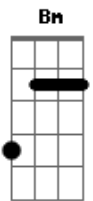

© ukulele-chords.com

© ukulele-chords.com