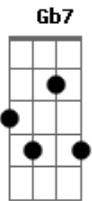

© ukulele-chords.com