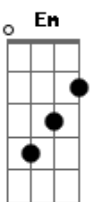

© ukulele-chords.com