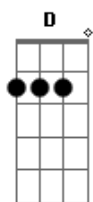

Blonde Redhead - For The Damedged Coda

Tom: D

Bm Em Bm Am Em Gb7
Maybe again he will be alone
Em Gb7
Guess we're equally damaged?
Bm Em Bm Am Em
Find your name do it all the same equally?
Gb7 G A
Signal when you can't breathe no more
Bm Em Bm Am Em
Say you were me then you could see the view?
Gb7 Em Gb7
You'll know we are equally damaged?
Bm Em Bm

Don't be a fool, make it easier
Am Em
You'll learn to say when?
Gb7 G A
Signal if you can't say, "no more"
(Bm Am Bm Gb7 Bm)
(Am Bm Gb7)
Bm
Oh, don't cross your finger
Em Gb7
Sundays will never change, they keep on coming?
Bm Em Bm A G Gb7
You'll be a freak?and I'll keep you company

Acordes