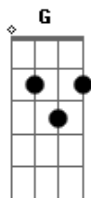

© ukulele-chords.com

© ukulele-chords.com