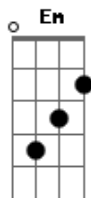

© ukulele-chords.com