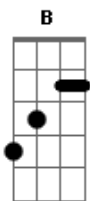

Db Eb
Line Why would you
B
Wish that on me?
Gb Db
I never want to act my
Eb
Age What's my age again?

Db
What's my age again?

[Final] Gb Db Eb B
Gb Db Eb B
Gb Db Eb B
Gb Db Eb Db B

Acordes