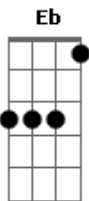

Blink 182 - What's My Age Again?

tom:

Intro: B Gb Db Eb
 B Gb Db Eb
 B Gb Db Eb
 B Gb Db Eb

[Primeira Parte]

B Gb Db
 I took her out it
 Eb B
 Was a Friday night
 Gb Db
 I wore cologne to
 Eb B
 Get the feeling right
 Gb Db
 We started making out
 Eb B
 And She took off my pants
 Gb Db
 But then I turned on the TV

Db
 What's my age again?

[Final] Gb Db Eb B
 Gb Db Eb B
 Gb Db Eb B
 Gb Db Eb Db B

Acordes

© ukulele-chords.com

© ukulele-chords.com

© ukulele-chords.com

© ukulele-chords.com