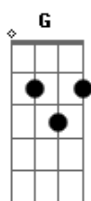

© ukulele-chords.com

© ukulele-chords.com