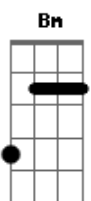

© ukulele-chords.com