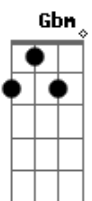

© ukulele-chords.com