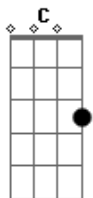

(C G A G)

A G F
She's antisocial, antisocial
A G F
She's an angel YEAHH!!!

[Refrão]:

I'm in deep with this girl but she's out of her mind
She said: Babe, I'm sorry but I'm crazy tonight

She got a black shirt, black skirt
And Bauhaus stuck in her head

I'm in deep with this girl but she's out of her mind

C G
oh yeeeeaaaah
F
We all need something to live for
C G
oh yeeeeaaaah
F A G
We all need something to live for

She said I let her down, let her down
I no longer dream of anything anymore
Said I'm a know-it-all, know-it-all
You make me want to scream
And threw herself on the floor

(C G A G)

A G F
She's antisocial, antisocial
A G F

She's an angel YEAHH!!!

[Refrão]

I'm in deep with this girl but she's out of her mind
She said: Babe, I'm sorry but I'm crazy tonight

She got a black shirt, black skirt
And Bauhaus stuck in her head
I'm in deep with this girl but she's out of her mind

She's not complicated
Can't be overstated at all
She's not complicated-ated-ated at all

(C G A G)
(C G A G)
(C G A G)
(C G A G)

[Refrão]

I'm in deep with this girl but she's out of her mind
She said: Babe, I'm sorry but I'm crazy tonight

She got a black shirt, black skirt
And Bauhaus stuck in her head

(Guitar 02)

I'm in deep with this girl but she's out of her mind

GUITAR 02

C G
oh yeeeeaaaah
F
We all need something to live for
C G
oh yeeeeaaaah
F A G C
We all need something to live for

Acordes

© ukulele-chords.com