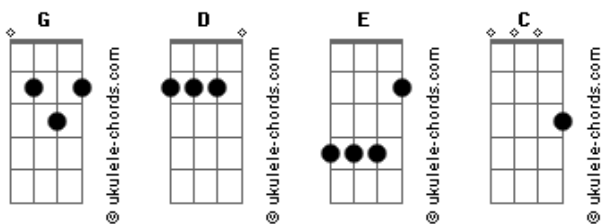

Blink 182 - Rabbit Hole

Tom: G

[Intro/Verso]

Baixo / Bateria

Dear head, shut up
I can't listen no more
It's late, so shut up
Is one night too much to ask for?

[Pré-Refrão]

D E C You are a haunted house
D E C You're superstitious
D E C D You are the coldest stone carved marble faces

[Refrão]

Guitarra
(1 e 3 vez)

G D C I won't fall down that fucking rabbit hole
G D C I'm barely standing on the ground
All the hints that you leave are too hard to believe at all
G D C I won't fall down that fucking rabbit hole

Baixo / Bateria

E G With you, with you, with you again
E G With you, with you, with you again

Verso 2

Primeira parte só o Baixo, depois:

Guitarra

PM.....

E D E D This bed, on fire
G I can't sleep here no more
E D E D Too late and tired
G

Acordes

Dreaming down on the floor

[Pré-Refrão]

D E C I'm a haunted house
D E C I'm superstitious
D E C D I am a cardboard cutout, old and faded

[Refrão]

Guitarra
(1 e 3 vez)
G D C I won't fall down that fucking rabbit hole
G D C I'm barely standing on the ground
All the hints that you leave are too hard to believe at all
G D C I won't fall down that fucking rabbit hole