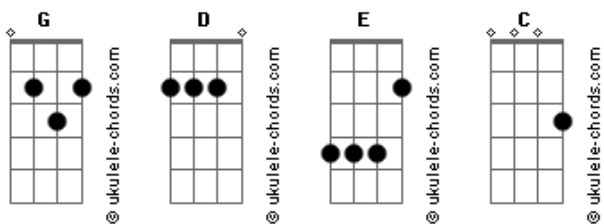

# Blink 182 - Rabbit Hole

Tom: G

[Intro/Verso]

Baixo / Bateria

Dear head, shut up  
I can't listen no more  
It's late, so shut up  
Is one night too much to ask for?

[Pré-Refrão]

D E C You are a haunted house  
D E C You're superstitious  
D E C D You are the coldest stone carved marble faces

[Refrão]

Guitarra  
(1 e 3 vez)

G D C I won't fall down that fucking rabbit hole  
G D C I'm barely standing on the ground  
All the hints that you leave are too hard to believe at all  
G D C I won't fall down that fucking rabbit hole

Baixo / Bateria

E G With you, with you, with you again  
E G With you, with you, with you again

Verso 2

Primeira parte só o Baixo, depois:

Guitarra

PM.....

E D E D This bed, on fire  
G I can't sleep here no more  
E D E D Too late and tired  
G

## Acordes

Dreaming down on the floor

[Pré-Refrão]

D E C I'm a haunted house  
D E C I'm superstitious  
D E C D I am a cardboard cutout, old and faded

[Refrão]

Guitarra  
(1 e 3 vez)  
G D C I won't fall down that fucking rabbit hole  
G D C I'm barely standing on the ground  
All the hints that you leave are too hard to believe at all  
G D C I won't fall down that fucking rabbit hole