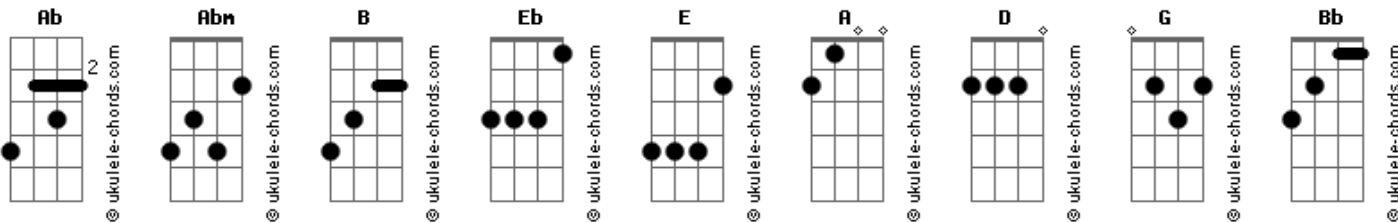

Blink 182 - Point Of View

Tom: B

Transcrita por: Eduardo Alves

Afinação alternativa-Open Ab2: Eb-Ab-Eb-Ab-Bb-Eb low to high from standard tuning, from low to high:
 tune down the low E string to Eb (1 half-step down)
 tune down the A string to Ab (1 half-step down)
 tune up the D string to Eb (1 half-step up)
 tune up the G string to Ab (1 half-step up)
 tune down the B string to Bb (1 half-step down)
 tune down the high E string to Eb (1 half-step down)
 (on the official tabs, there are two different guitars using the same tuning except for the lowest string, which is Ab for Gtr. 1 and Db for the Gtr. 2 & 3 whereas only Gtr. 2 use once this string!!)

[0:00] (keep the position: 5th finger on Eb string and 2nd finger on Bb string and use the 4th and the 3rd fingers on Ab string
 Ab Ab Cb7 x3 Ab Ab Cb7 Abm Ab7sus2

Liberate the people that you hate
 Then cut yourself again
 Elevate then drop back down
 And see which ones remain
 Remember all that she can say
 Is that she knows she wants it

[0:32] G Gb E Db x2 (implied melody)

Db2 Bb7sus4 Db2 Fbadd4# x2

You'll make it through
 With another point of view again

G Gb E Db x2 (implied melody)

Db2 Bb7sus4 Db2 Fbadd4# x2

You'll make it through
 With another point

[2:47] G Gb E Db x2 (implied melody)

D B D F x2

You'll make it through
 With another point of view again

G Gb E Db x2

Db2 Bb7sus4 Db2 Fbadd4# x2

You'll make it through
 With another point

[3:12] Ab Ab Ab2

Acordes