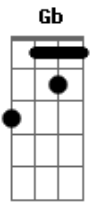

© ukulele-chords.com