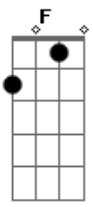

© ukulele-chords.com