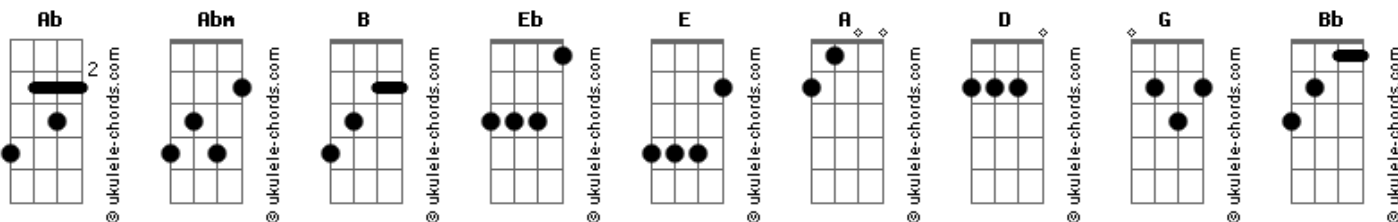

Blink 182 - Point Of View

Tom: B

Transcrita por: Eduardo Alves

Afinação alternativa-Open Ab2: Eb-Ab-Eb-Ab-Bb-Eb low to high from standard tuning, from low to high:
 tune down the low E string to Eb (1 half-step down)
 tune down the A string to Ab (1 half-step down)
 tune up the D string to Eb (1 half-step up)
 tune up the G string to Ab (1 half-step up)
 tune down the B string to Bb (1 half-step down)
 tune down the high E string to Eb (1 half-step down)
 (on the official tabs, there are two different guitars using the same tuning except for the lowest string, which is Ab for Gtr. 1 and Db for the Gtr. 2 & 3 whereas only Gtr. 2 use once this string!!)

[0:00] (keep the position: 5th finger on Eb string and 2nd finger on Bb string and use the 4th and the 3rd fingers on Ab string
 Ab Ab Cb7 x3 Ab Ab Cb7 Abm Ab7sus2

Liberate the people that you hate
 Then cut yourself again
 Elevate then drop back down
 And see which ones remain
 Remember all that she can say
 Is that she knows she wants it

[0:32] G Gb E Db x2 (implied melody)

Db2 Bb7sus4 Db2 Fbadd4# x2

You'll make it through
 With another point of view again

G Gb E Db x2 (implied melody)

Db2 Bb7sus4 Db2 Fbadd4# x2

You'll make it through
 With another point

[2:47] G Gb E Db x2 (implied melody)

D B D F x2

You'll make it through
 With another point of view again

G Gb E Db x2

Db2 Bb7sus4 Db2 Fbadd4# x2

You'll make it through
 With another point

[3:12] Ab Ab Ab2

Acordes