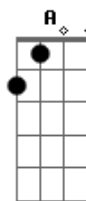

## Acordes

© ukulele-chords.com

© ukulele-chords.com

© ukulele-chords.com

© ukulele-chords.com

It'll never be the same stage right  
F G C A  
But we'll always have that coffee life  
F G  
I'll see you again on the other side