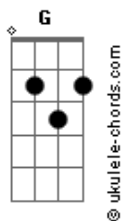

Blink 182 - Other Side

tom:

Intro:
[Primeira Parte]

C
They took you away on a Tuesday
G
A lightning bolt without a cloud in the sky
F
We grew up Siouxsie and The Banshees
G
Ten fifteen on a Saturday Night

[Refrão]

F G C A
It'll never be the same stage right
F G C A
But we'll always have that coffee life
F G
I'll see you again on the other side

[Interlúdio]

[Segunda Parte]

C
How'd you get back to the hotel?
G
Where did you end up at the end of the night?
F
How can I go back to Holmdel?
G
How can you leave without saying goodbye?

[Refrão]

F G C A

Acordes

It'll never be the same stage right
F G C A
But we'll always have that coffee life
F G
I'll see you again on the other side

[Instrumental]

[Ponte]

C C
Captured lights through barricades
F G
Long lost nights and better days