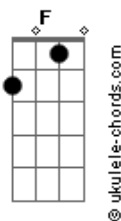

Blink 182 - Other Side

tom:

Intro:
[Primeira Parte]

C
They took you away on a Tuesday
G
A lightning bolt without a cloud in the sky
F
We grew up Siouxsie and The Banshees
G
Ten fifteen on a Saturday Night

[Refrão]

F G C A
It'll never be the same stage right
F G C A
But we'll always have that coffee life
F G
I'll see you again on the other side

[Interlúdio]

[Segunda Parte]

C
How'd you get back to the hotel?
G
Where did you end up at the end of the night?
F
How can I go back to Holmdel?
G
How can you leave without saying goodbye?

[Refrão]

F G C A

Acordes

It'll never be the same stage right
F G C A
But we'll always have that coffee life
F G
I'll see you again on the other side

[Instrumental]

[Ponte]

C C
Captured lights through barricades
F G
Long lost nights and better days

[Refrão]

F G C A
It'll never be the same stage right
F G C A
But we'll always have that coffee life
F G
I'll see you again on the other side

F G C A
It'll never be the same stage right
F G C A
But we'll always have that coffee life
F G
I'll see you again on the other side