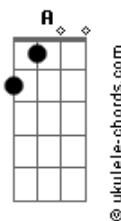

Blink 182 - Other Side

tom:

Intro:
[Primeira Parte]

C
They took you away on a Tuesday
G
A lightning bolt without a cloud in the sky
F
We grew up Siouxsie and The Banshees
G
Ten fifteen on a Saturday Night

[Refrão]

F G C A
It'll never be the same stage right
F G C A
But we'll always have that coffee life
F G
I'll see you again on the other side

[Interlúdio]

[Segunda Parte]

C
How'd you get back to the hotel?
G
Where did you end up at the end of the night?
F
How can I go back to Holmdel?
G
How can you leave without saying goodbye?

[Refrão]

F G C A

Acordes

It'll never be the same stage right
F G C A
But we'll always have that coffee life
F G
I'll see you again on the other side

[Instrumental]

[Ponte]

C C
Captured lights through barricades
F G
Long lost nights and better days

[Refrão]

F G C A
It'll never be the same stage right
F G C A
But we'll always have that coffee life
F G
I'll see you again on the other side

F G C A
It'll never be the same stage right
F G C A
But we'll always have that coffee life
F G
I'll see you again on the other side