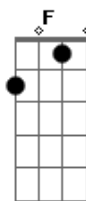

© ukulele-chords.com