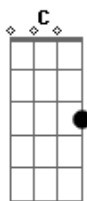

Blink 182 - Other Side

tom:

Intro:
[Primeira Parte]

C
They took you away on a Tuesday
G
A lightning bolt without a cloud in the sky
F
We grew up Siouxsie and The Banshees
G
Ten fifteen on a Saturday Night

[Refrão]

F G C A
It'll never be the same stage right
F G C A
But we'll always have that coffee life
F G
I'll see you again on the other side

[Interlúdio]

[Segunda Parte]

C
How'd you get back to the hotel?
G
Where did you end up at the end of the night?
F
How can I go back to Holmdel?
G
How can you leave without saying goodbye?

[Refrão]

F G C A

Acordes

© ukulele-chords.com