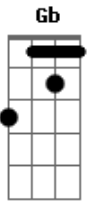

© ukulele-chords.com