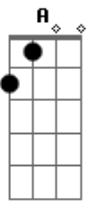

© ukulele-chords.com