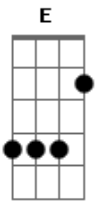

Blink 182 - Mms

Tom: E

E E E E
You and I should get away for a while
E E E E
I just wanna be alone with your smile

Grab some candy and cigarettes and we'll get in my car
We'll blast the stereo and we'll drive to Madagascar

Refrão:
Gb A E B
Cuz when I'm with you there's nothing I wouldn't do
Gb A E B
I just wanna be yer only one
Gb A E B
I'm grasping at straws thinking back to what i saw
Gb A E B
that night on the floor when we were all alone

E E E E
My love life was getting so bland

E E E E
There are only so many ways i can make love with my hand

Sometimes it makes me want to laugh
Sometimes i wanna take my toaster in the bath

Refrão:
Gb A E B
Cuz when I'm with you there's nothing I wouldn't do
Gb A E B
I just wanna be yer only one
Gb A E B
I'm grasping at straws thinking back to what i saw
Gb A E B
that night on the floor when we were all alone

Passagem: E - B - Db - A |2x

Who's gonna be the odd man out?
I don't want to be the odd man out
Is this going to be the end
Or are you going to be my new girlfriend?

_____8x_____

Final: Em

Acordes

© ukulele-chords.com