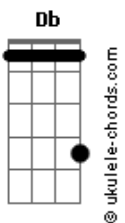

We'll blast the stereo and we'll drive to Madagascar

Refrão:

Gb A E B

Cuz when I'm with you there's nothing I wouldn't do

Gb A E B

I just wanna be yer only one

Gb A E B

I'm grasping at straws thinking back to what i saw

Gb A E B

that night on the floor when we were all alone

E E E E

E E E E

Acordes

My love life was getting so bland

E E E E

There are only so many ways i can make love with my hand