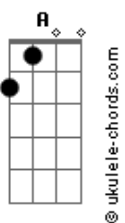

We'll blast the stereo and we'll drive to Madagascar

Refrão:

Gb A E B

Cuz when I'm with you there's nothing I wouldn't do

Gb A E B

I just wanna be yer only one

Gb A E B

I'm grasping at straws thinking back to what i saw

Gb A E B

that night on the floor when we were all alone

E E E E

E E E E

Acordes

My love life was getting so bland

E E E E

There are only so many ways i can make love with my hand