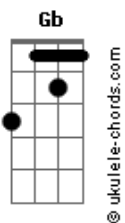

Blink 182 - M&M'S

Tom: E

E E E E

E E E E
You and I should get away for a while
E E E E
I just wanna be alone with your smile

Grab some candy and cigarettes and we'll get in my car
We'll blast the stereo and we'll drive to Madagascar

Refrão:

Gb A E B
Cuz when I'm with you there's nothing I wouldn't do
Gb A E B
I just wanna be yer only one
Gb A E B
I'm grasping at straws thinking back to what i saw
Gb A E B
that night on the floor when we were all alone

E E E E

E E E E

Acordes

My love life was getting so bland
E E E E
There are only so many ways i can make love with my hand

Sometimes it makes me want to laugh
Sometimes i wanna take my toaster in the bath

Refrão:

Gb A E B
Cuz when I'm with you there's nothing I wouldn't do
Gb A E B
I just wanna be yer only one
Gb A E B
I'm grasping at straws thinking back to what i saw
Gb A E B
that night on the floor when we were all alone

Passagem: E - B - Db - A |2x

Who's gonna be the odd man out?
I don't want to be the odd man out
Is this going to be the end
Or are you going to be my new girlfriend?

_____8x_____

Final: Em