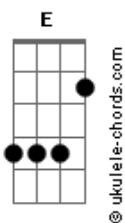

Blink 182 - M&M'S

Tom: E

E E E E

E E E E

You and I should get away for a while

E E E E

I just wanna be alone with your smile

Grab some candy and cigarettes and we'll get in my car

We'll blast the stereo and we'll drive to Madagascar

Refrão:

Gb A E B

Cuz when I'm with you there's nothing I wouldn't do

Gb A E B

I just wanna be yer only one

Gb A E B

I'm grasping at straws thinking back to what i saw

Gb A E B

that night on the floor when we were all alone

E E E E

E E E E

Acordes

My love life was getting so bland

E E E E

There are only so many ways i can make love with my hand