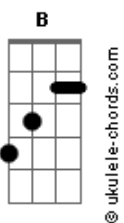

Blink 182 - M&M'S

Tom: E

E E E E

E E E E

You and I should get away for a while

E E E E

I just wanna be alone with your smile

Grab some candy and cigarettes and we'll get in my car

We'll blast the stereo and we'll drive to Madagascar

Refrão:

Gb A E B

Cuz when I'm with you there's nothing I wouldn't do

Gb A E B

I just wanna be yer only one

Gb A E B

I'm grasping at straws thinking back to what i saw

Gb A E B

that night on the floor when we were all alone

E E E E

E E E E

Acordes

My love life was getting so bland

E E E E

There are only so many ways i can make love with my hand