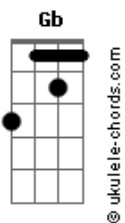

Blink 182 - M&M'S

Tom: E

E E E E

E E E E

You and I should get away for a while

E E E E

I just wanna be alone with your smile

Grab some candy and cigarettes and we'll get in my car

We'll blast the stereo and we'll drive to Madagascar

Refrão:

Gb A E B

Cuz when I'm with you there's nothing I wouldn't do

Gb A E B

I just wanna be yer only one

Gb A E B

I'm grasping at straws thinking back to what i saw

Gb A E B

that night on the floor when we were all alone

E E E E

E E E E

Acordes

My love life was getting so bland

E E E E

There are only so many ways i can make love with my hand