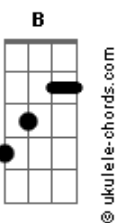

Blink 182 - M&M'S

Tom: E

E E E E

E E E E
You and I should get away for a while
E E E E
I just wanna be alone with your smile

Grab some candy and cigarettes and we'll get in my car
We'll blast the stereo and we'll drive to Madagascar

Refrão:

Gb A E B
Cuz when I'm with you there's nothing I wouldn't do
Gb A E B
I just wanna be yer only one
Gb A E B
I'm grasping at straws thinking back to what i saw
Gb A E B
that night on the floor when we were all alone

E E E E

E E E E

Acordes

My love life was getting so bland
E E E E
There are only so many ways i can make love with my hand

Sometimes it makes me want to laugh
Sometimes i wanna take my toaster in the bath

Refrão:

Gb A E B
Cuz when I'm with you there's nothing I wouldn't do
Gb A E B
I just wanna be yer only one
Gb A E B
I'm grasping at straws thinking back to what i saw
Gb A E B
that night on the floor when we were all alone

Passagem: E - B - Db - A |2x

Who's gonna be the odd man out?
I don't want to be the odd man out
Is this going to be the end
Or are you going to be my new girlfriend?

8x

Final: Em