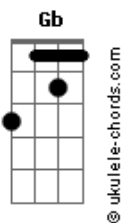

Blink 182 - M&M'S

Tom: E

E E E E

E E E E
You and I should get away for a while
E E E E
I just wanna be alone with your smile

Grab some candy and cigarettes and we'll get in my car
We'll blast the stereo and we'll drive to Madagascar

Refrão:

Gb A E B
Cuz when I'm with you there's nothing I wouldn't do
Gb A E B
I just wanna be yer only one
Gb A E B
I'm grasping at straws thinking back to what i saw
Gb A E B
that night on the floor when we were all alone

E E E E

E E E E

Acordes

My love life was getting so bland
E E E E
There are only so many ways i can make love with my hand

Sometimes it makes me want to laugh
Sometimes i wanna take my toaster in the bath

Refrão:

Gb A E B
Cuz when I'm with you there's nothing I wouldn't do
Gb A E B
I just wanna be yer only one
Gb A E B
I'm grasping at straws thinking back to what i saw
Gb A E B
that night on the floor when we were all alone

Passagem: E - B - Db - A |2x

Who's gonna be the odd man out?
I don't want to be the odd man out
Is this going to be the end
Or are you going to be my new girlfriend?

8x

Final: Em