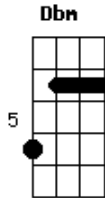

© ukulele-chords.com