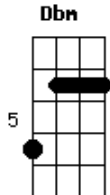

© ukulele-chords.com