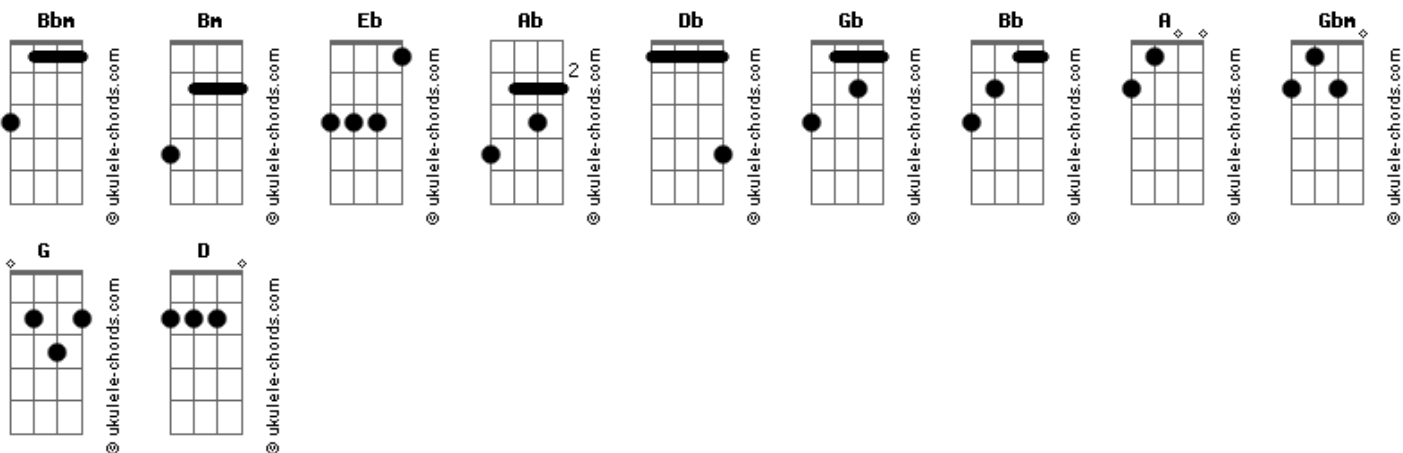

Blink 182 - I Miss You

tom:

Bbm (forma dos acordes no tom de Bm)

Afinação: Eb Ab Db Gb Bb Eb

Intro: Bm A Gbm G A
Bm A Gbm G A

(I miss you, miss you)

Bm A
Hello there
Gbm G
The angel from my nightmare
A Bm
The shadow in the background of the morgue
A Gbm
The unsuspecting victim
G A
Of darkness in the valley
Bm A
We can live like Jack and Sally if we want
Gbm G A
Where you can always find me
Bm
We'll have Halloween on Christmas
A Gbm
And in the night we'll wish this never ends
G A
We'll wish this never ends

D A Bm G
(I miss you, miss you)
D A Bm G
(I miss you, miss you)

Bm A
Where are you
Gbm G
And I'm so sorry
A Bm
I cannot sleep, I cannot dream tonight
A Gbm
I need somebody and always
G
This sick strange darkness
A Bm
Comes creeping on, so haunting every time
A Gbm
And as I stared I counted

Acordes

G A
Webs from all the spiders
Bm A
Catching things and eating their insides
Gbm G A
Like indecision to call you and hear your voice of treason
Bm A
Will you come home and stop this pain tonight
Gbm G
Stop this pain tonight

D A Bm G
(I miss you, miss you)
D A Bm G
(I miss you, miss you)

D A
Don't waste your time on me
Bm G
You're already the voice inside my head
D A
Don't waste your time on me
Bm G
You're already the voice inside my head