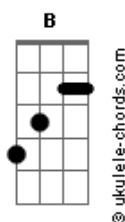

Blink 182 - Heres Your Letter

Intro: ^{Bm}
Gb D A B
Gb D A

[Primeira Parte]

^B ^D ^A
Cut the skin to the bone
^B ^{Gb}
Fall asleep all alone
^D ^A
Hear your voice in the dark

^B ^D ^A
Lose myself in your eyes
^B ^{Gb}
Choke my voice, say goodnight
^D ^A
As the world falls apart

[Refrão]

^D
Fuck I can't let this kill me
^{A Db E Gb}
Let go
^D
I need some more time to fix this
(Gb D A B)
(Gb D A)

[Segunda Parte]

^B ^D ^A
Here's a letter for you
^B ^{Gb}
But the words get confused
^D ^A
And the conversation dies
^B ^D ^A
Apologize for the past
^B ^{Gb}
Talk some shit take it back
^D ^A
Are we cursed to this life

[Refrão]

^D
Fuck I can't let

Acordes

This kill me
^{A Db E Gb}
Let go
I need some more
^D
Time to fix
^{A Db E Gb}
This problem
^D
I need some more time to fix
^{A Db E Gb}
This problem
^D
I need some more time to fix this

[Ponte]

^B
I'm talking to the ceiling
^E
My life just lost all meaning
^D
Do one thing for me tonight
I'm dying in this silence

^B
The last star left in heaven
^E
Is falling down to earth
^D
And do you still feel the same way
Do you still feel the same way

[Refrão]

^D
Fuck I can't let
This kill me
^{A Db E Gb}
Let go
I need some more
^D
Time to fix
^{A Db E Gb}
This problem
^D
I need some more time to fix
^{A Db E Gb}
This problem
^D
I need some more time to fix this

[Final]

E| -2-2-2-2-2-2-----5-5-5-5-5-5-5-5-5-5-2~--|