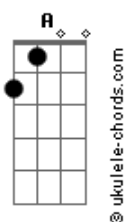

Blink 182 - Heres Your Letter

Intro: ^{Bm}
Gb D A B
Gb D A

[Primeira Parte]

^B ^D ^A
Cut the skin to the bone
^B ^{Gb}
Fall asleep all alone
^D ^A
Hear your voice in the dark

^B ^D ^A
Lose myself in your eyes
^B ^{Gb}
Choke my voice, say goodnight
^D ^A
As the world falls apart

[Refrão]

^D
Fuck I can't let this kill me
^{A Db E Gb}
Let go
^D
I need some more time to fix this
(Gb D A B)
(Gb D A)

[Segunda Parte]

^B ^D ^A
Here's a letter for you
^B ^{Gb}
But the words get confused
^D ^A
And the conversation dies
^B ^D ^A
Apologize for the past
^B ^{Gb}
Talk some shit take it back
^D ^A
Are we cursed to this life

[Refrão]

^D
Fuck I can't let

Acordes

This kill me
^{A Db E Gb}
Let go
I need some more
^D
Time to fix
^{A Db E Gb}
This problem
^D
I need some more time to fix
^{A Db E Gb}
This problem
^D
I need some more time to fix this

[Ponte]

^B
I'm talking to the ceiling
^E
My life just lost all meaning
^D
Do one thing for me tonight
I'm dying in this silence

^B
The last star left in heaven
^E
Is falling down to earth
^D
And do you still feel the same way
Do you still feel the same way

[Refrão]

^D
Fuck I can't let
This kill me
^{A Db E Gb}
Let go
I need some more
^D
Time to fix
^{A Db E Gb}
This problem
^D
I need some more time to fix
^{A Db E Gb}
This problem
^D
I need some more time to fix this

[Final]

E| -2-2-2-2-2-2-----5-5-5-5-5-5-5-5-5-5-2~--|