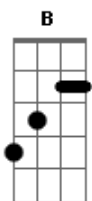

Blink 182 - Here's Your Letter

Intro: Gb D A B
Gb D A

tom:

[Primeira Parte]

Gb D A
Cut the skin to the bone
B Gb
Fall asleep all alone
D A
Hear your voice in the dark
Gb D A
Lose myself in your eyes
B Gb
Choke my voice, say goodnight
D A
As the world falls apart

[Ponte]

Gb
I'm talking to the ceiling
E
My life just lost all meaning
D
Do one thing for me tonight
I'm dying in this silence

Gb
The last star left in heaven
E
Is falling down to earth
D
And do you still feel the same way
Do you still feel the same way

[Final] Gb D A B
Gb D A Gb

E|-2-2-2-2-2-2-----5-5-5-5-5-5-5-5-5-5-5-5-2~-|

Acordes

© ukulele-chords.com

© ukulele-chords.com

© ukulele-chords.com

© ukulele-chords.com

© ukulele-chords.com