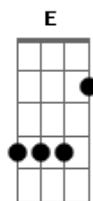

Blink 182 - Here's Your Letter

Intro: Gb D A B
Gb D A

tom:

[Primeira Parte]

Gb D A
Cut the skin to the bone
B Gb
Fall asleep all alone
D A
Hear your voice in the dark
Gb D A
Lose myself in your eyes
B Gb
Choke my voice, say goodnight
D A
As the world falls apart

[Ponte]

Gb
I'm talking to the ceiling
E
My life just lost all meaning
D
Do one thing for me tonight
I'm dying in this silence

Gb
The last star left in heaven
E
Is falling down to earth
D
And do you still feel the same way
Do you still feel the same way

[Final] Gb D A B
Gb D A Gb

E|-2-2-2-2-2-2-----5-5-5-5-5-5-5-5-5-5-5-5-2~-|

Acordes

© ukulele-chords.com

© ukulele-chords.com

© ukulele-chords.com

© ukulele-chords.com

© ukulele-chords.com