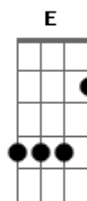

Blink 182 - Here's Your Letter

tom:
Intro: Gb D A B
Gb D A

[Primeira Parte]

Gb D A
Cut the skin to the bone
B Gb
Fall asleep all alone
D A
Hear your voice in the dark
Gb D A
Lose myself in your eyes
B Gb
Choke my voice, say goodnight
D A
As the world falls apart

[Final] Gb D A B
Gb D A Gb

E|-2-2-2-2-2-2-----5-5-5-5-5-5-5-5-5-5-5-5-2~~-|

Acordes

© ukulele-chords.com

© ukulele-chords.com

© ukulele-chords.com

© ukulele-chords.com

© ukulele-chords.com