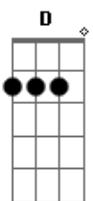

Blink 182 - Here's Your Letter

Intro: Gb D A B
Gb D A

tom:

[Primeira Parte]

Gb D A
Cut the skin to the bone
B Gb
Fall asleep all alone
D A
Hear your voice in the dark
Gb D A
Lose myself in your eyes
B Gb
Choke my voice, say goodnight
D A
As the world falls apart

[Final] Gb D A B
Gb D A Gb

E|-2-2-2-2-2-2-----5-5-5-5-5-5-5-5-5-5-5-5-2~-|

Acordes

© ukulele-chords.com

© ukulele-chords.com

© ukulele-chords.com

© ukulele-chords.com

© ukulele-chords.com