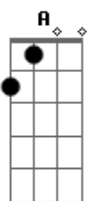

Blink 182 - Here's Your Letter

Intro: Gb D A B
Gb D A

tom:

[Primeira Parte]

Gb D A
Cut the skin to the bone
B Gb
Fall asleep all alone
D A
Hear your voice in the dark
Gb D A
Lose myself in your eyes
B Gb
Choke my voice, say goodnight
D A
As the world falls apart

[Refrão]

D
Fuck I can't let this kill me
A Db E Gb
Let go
D
I need some more time to fix this
(Gb D A B)
(Gb D A)

[Segunda Parte]

Gb D A
Here's a letter for you
B Gb
But the words get confused
D A
And the conversation dies
Gb D A
Apologize for the past
B Gb
Talk some shit take it back
D A
Are we cursed to this life

[Refrão]

D
Fuck I can't let
This kill me
A Db E Gb
Let go
I need some more
D
Time to fix
A Db E Gb
This problem
D
I need some more time to fix
A Db E Gb
This problem
D
I need some more time to fix this

[Ponte]

Gb
I'm talking to the ceiling
E
My life just lost all meaning
D
Do one thing for me tonight
I'm dying in this silence

Gb
The last star left in heaven
E
Is falling down to earth
D
And do you still feel the same way
Do you still feel the same way

[Refrão]

D
Fuck I can't let
This kill me
A Db E Gb
Let go
I need some more
D
Time to fix
A Db E Gb
This problem
D
I need some more time to fix
A Db E Gb
This problem
D
I need some more time to fix this

[Final] Gb D A B
Gb D A Gb

E|-2-2-2-2-2-2-----5-5-5-5-5-5-5-5-5-5-5-5-2~-|

Acordes

© ukulele-chords.com