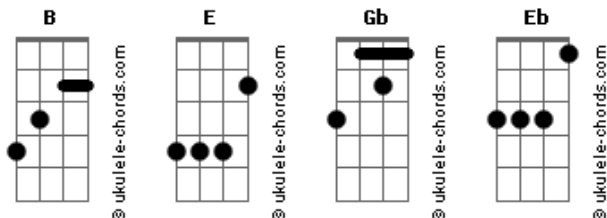

Blink 182 - Going Away To College

Tom: **B**
Intro: (a introdução baseia-se nos acordes **B** e **B**)

Verso: (Tocado em Power Chord) OBS.: os acordes entre parenteses são feitos apenas pelo BAIXO.

B
Please take me by the hand
(**E**) (**Gb**)
It's so cold out tonight
(**B**)
I'll put blankets on the bed
(**E**) (**Gb**)
I wont turn out the light just

B **E** **Gb**
Dont forget to think about me and I
B
Wont forget you
E **Gb**
I'll write you once a week she said

Verso:

B
Why does it feel the same
(**E**) (**Gb**)
To fall in love or break it off
(**B**)
And if young love is just a game
(**E**) (**Gb**)
Then I must have missed the kick off

B **E** **Gb**
Don't depend on me to ever follow through on
B
Anything but
E **Gb**
I'd go through hell for you and

Refrão: (Tocado em Power Chord)

Eb **E** **B** **Gb**
I haven't been this scared in a long time

Acordes

Eb **E** **B** **Gb**
And I'm so unprepared so here's your valentine
Eb **E** **B** **Gb**
Bouquet of clumsy words, a simple melody
Eb **E**
This world's an ugly place
B **Gb**
But you're so beautiful to me