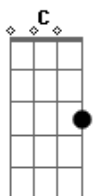

C
In the car, i just can't wait
G F
To pick you up on our very first date
C
Is it cool if i hold your hand
G F
Is it wrong if i think it's lame to dance
Agora entra uma guitarrinha :

(riff 2)

C
Do you like my stupid hair ?
G F
Would you guess that i didn't know what to wear ?
C
I'm just scared of what you think
G F
You make me nervous so i really can't eat

(pré-refrão)

C
let's go

Am F
This night is almost over
C
honest
G
let's make
Am F G
This night last forever

(refrão)

C G
Forever and ever
Am F G
Let's make this last forever
C G
Forever and ever
Am F G
Let's make this last forever

(repete intro)

C
When you smile i melt inside
G F
I'm not worthy for a minute of your time
C
I really wish it was only me and you
G F

I'm jealous of everybody in the room
C
Please don't look at me with those eyes
G F
Please don't hint that you're capable of lies
C
I dread the thought of our very first kiss
G F
I target that i'm probably gonna miss

C
let's go
G
don't way
Am F
This night is almost over
C
honest
G
let's make
Am F G
This night last forever

C G
Forever and ever
Am F G
Let's make this last forever
C G
Forever and ever
Am F G
Let's make this last forever

(pausa)

(com palm muting forte)

C
let's go
G
don't way
Am F
This night is almost over
C
honest
G
let's make
Am F G
This night last forever

C G
Forever and ever
Am F G
Let's make this last forever
C G
Forever and ever
Am F G
Let's make this last forever
C G
Forever and ever
Am F G C
Let's make this last forever

Acordes

© ukulele-chords.com