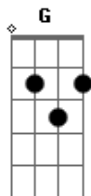

© ukulele-chords.com