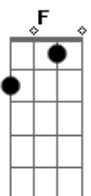

© ukulele-chords.com