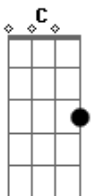

(baixo)

(verso - guitarra sai, as notas sao do baixo na verdade)

C
In the car, i just can't wait
G F
To pick you up on our very first date
C
Is it cool if i hold your hand
G F
Is it wrong if i think it's lame to dance
Agora entra uma guitarrinha :

(riff 2)

C
Do you like my stupid hair ?
G F
Would you guess that i didn't know what to wear ?
C
I'm just scared of what you think
G F
You make me nervous so i really can't eat

(pré-refrão)

C
let's go

Am F
This night is almost over
C
honest
G
let's make
Am F G
This night last forever

(refrão)

C G
Forever and ever
Am F G
Let's make this last forever
C G
Forever and ever
Am F G
Let's make this last forever

(repete intro)

C
When you smile i melt inside
G F
I'm not worthy for a minute of your time
C
I really wish it was only me and you
G F

I'm jealous of everybody in the room
C
Please don't look at me with those eyes
G F
Please don't hint that you're capable of lies
C
I dread the thought of our very first kiss
G F
I target that i'm probably gonna miss

C
let's go
G
don't way
Am F
This night is almost over
C
honest
G
let's make
Am F G
This night last forever

C G
Forever and ever
Am F G
Let's make this last forever
C G
Forever and ever
Am F G
Let's make this last forever

(pausa)

(com palm muting forte)

C
let's go
G
don't way
Am F
This night is almost over
C
honest
G
let's make
Am F G
This night last forever

C G
Forever and ever
Am F G
Let's make this last forever
C G
Forever and ever
Am F G
Let's make this last forever
C G
Forever and ever
Am F G C
Let's make this last forever

Acordes

© ukulele-chords.com