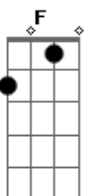

© ukulele-chords.com