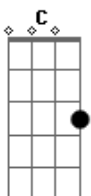

C
In the car, i just can't wait
G F
To pick you up on our very first date
C
Is it cool if i hold your hand
G F
Is it wrong if i think it's lame to dance
Agora entra uma guitarrinha :

(riff 2)

C
Do you like my stupid hair ?
G F
Would you guess that i didn't know what to wear ?
C
I'm just scared of what you think
G F
You make me nervous so i really can't eat

(pré-refrão)

C
let's go

Am F
This night is almost over
C
honest
G
let's make
Am F G
This night last forever

(refrão)

C G
Forever and ever
Am F G
Let's make this last forever
C G
Forever and ever
Am F G
Let's make this last forever

(repete intro)

C
When you smile i melt inside
G F
I'm not worthy for a minute of your time
C
I really wish it was only me and you
G F

I'm jealous of everybody in the room
C
Please don't look at me with those eyes
G F
Please don't hint that you're capable of lies
C
I dread the thought of our very first kiss
G F
I target that i'm probably gonna miss

C
let's go
G
don't way
Am F
This night is almost over
C
honest
G
let's make
Am F G
This night last forever

C G
Forever and ever
Am F G
Let's make this last forever
C G
Forever and ever
Am F G
Let's make this last forever

(pausa)

(com palm muting forte)

C
let's go
G
don't way
Am F
This night is almost over
C
honest
G
let's make
Am F G
This night last forever

C G
Forever and ever
Am F G
Let's make this last forever
C G
Forever and ever
Am F G
Let's make this last forever
C G
Forever and ever
Am F G
Let's make this last forever
Am F G C
Let's make this last forever

Acordes

© ukulele-chords.com