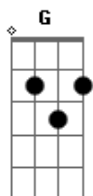

© ukulele-chords.com