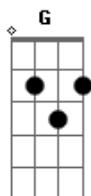

© ukulele-chords.com