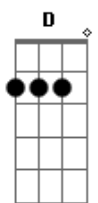

Blink 182 - Fell In Love

tom:

Intro:

[Primeira Parte]

D
Late night feeling kinda lonely
A
Drive home no one is waiting for me
Bm **G**
I don't miss the days before I fell for you

D
Last time was fun but overrated
A
White lines fun but then you hate it
Bm
Cruel hearts and nobody could break it
G
Sad but true

[Pré-Refrão]

D
And honestly (what was that)
A
I needed you (what was that)
B
You needed me, it's crazy

[Refrão]

D
Do you remember the time when we first met
A
You were at a party with your ex
Bm
I said hello then I got drunk
G
Do you remember the time we fell in love
D
Do you remember the night when you came over
A
Playing songs laying on my shoulder
Bm
We made out until the sun came up
G
Do you remember the time, remember the time we fell in love

[Passagem]

D
Na na na
A
Na na na
Bm

Acordes

© ukulele-chords.com