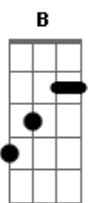

© ukulele-chords.com

Na na na
G
Na na na

[Segunda Parte]

D
How could I ever forget laying in your bed
A
Having sex all night It's fucking with my head
Bm
Now we can never pretend that
G
We can only be friends, We should do it again and again

[Pré-Refrão]

D
And honestly (what was that)
A
I needed you (what was that)
Bm
You needed me, it's crazy

[Refrão]

D
Do you remember the time when we first met
A
You were at a party with your ex
Bm
I said hello then I got drunk
G
Do you remember the time we fell in love
D
Do you remember the night when you came over
A
Playing songs laying on my shoulder
Bm
We made out until the sun came up
G
Do you remember the time, remember the time we fell in love

[Passagem]

D
Na na na
A
Na na na (Do you remember the time)
Bm
Na na na (Do you remember the time)
G
Na na na (Do you remember the time we fell in love)

[Final]

D
How could I ever forget
A
Laying in your bed having sex all night
Bm
It's fucking with my head, Now we can never pretend
G
We can only be friends Remember the time we fell in love