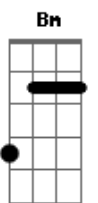

© ukulele-chords.com