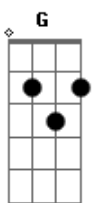

© ukulele-chords.com