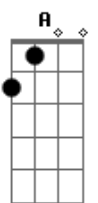

© ukulele-chords.com