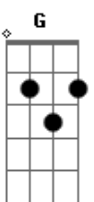

© ukulele-chords.com