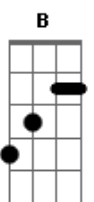

© ukulele-chords.com