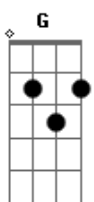

© ukulele-chords.com