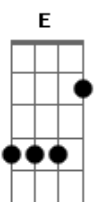

© ukulele-chords.com

© ukulele-chords.com