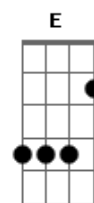

© ukulele-chords.com