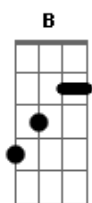

© ukulele-chords.com