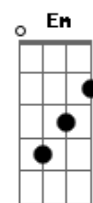

© ukulele-chords.com