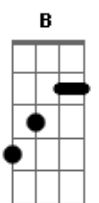

© ukulele-chords.com