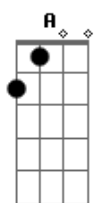

Blink 182 - EMO

Tom: A

TABBED BY: PATRICK THOMAS

Chords used...

B Db A Em Gb

-Intro:

"You play that note in harmonic till the 1st Riff kicks in."

-Riff #1

B Db A
One more time you will laugh without it
B Db A
And he'll never try to give you more

-Riff #1 (w/ the following lyrics)

And I don't care, he is such a dick
Treats you like you are a stupid whore.

B Db A
And it seems like things will never change
B Db A
You go on, every cloud is in your way

-Riff #1 (w/ the following lyrics)

And I know you feel empty all the time
You'll never listen to anything that I say

"-The CHORUS is like the intro riff except this time DO NOT play it in harmonic. Play it with the following lyrics."

She's better off sleeping on the floor
'Cause she fell right off when all
Is said, you know
It's okay to just want more

-Riff #1

B Db A
Why leave when you claim it is love?
B Db A
But why stay when you're not the only one?

-Riff #1 (w/ the following lyrics)

She's proved she's strong
Be brave, be strong.

CHORUS:

She's better off sleeping on the floor
'Cause she fell right off when all
Is said, you know
It's okay to just want more

BRIDGE:

B-E Gb A B
She's better off sleeping on the floor
E Gb A B
She's better off sleeping on the floor
(Because she fell right off her bed)
E Gb A B
She's better off sleeping on the floor
E Gb A B
She's better off sleeping on the floor
(Because she fell right off her bed)
E Gb A B
She's better off sleeping on the floor
E Gb A B
She's better off sleeping on the floor
(Because she fell right off her bed)
E Gb A B
She's better off sleeping on the floor
E Gb A B
She's better off sleeping on the floor
(Because she fell right off her bed)

Acordes

© ukulele-chords.com

© ukulele-chords.com

© ukulele-chords.com

© ukulele-chords.com

© ukulele-chords.com

© ukulele-chords.com

© ukulele-chords.com