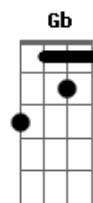

© ukulele-chords.com