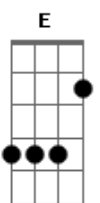

© ukulele-chords.com