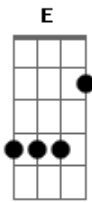

Blink 182 - Dont Leave Me

tom:

Intro:

[Primeira Parte]

^A Don't leave me all alone
^B Just drop me off at home

^A I'll be fine, it's not the first
^B Just like last time, but a little worse

[Refrão]

^A She said that I'm not the one that she thinks about and
^A She said it stopped being fun, I just bring her down
^A I said, "don't let your future be destroyed by my past."
^A She said, "don't let my door hit your ass."

[Segunda Parte]

^A Just give me one more chance, I'll try this time
^B I'll give you yours, I won't take mine

Acordes

© ukulele-chords.com

© ukulele-chords.com

© ukulele-chords.com

© ukulele-chords.com

^A I'll listen up, pretend to care
^B Go on ahead, I'll meet you there

[Refrão]

^A She said that I'm not the one that she thinks about and
^A She said it stopped being fun, I just bring her down
^A I said, "don't let your future be destroyed by my past."
^A She said, "don't let my door hit your ass."