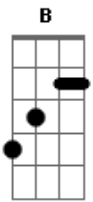

Blink 182 - Dont Leave Me

tom:

Intro:

[Primeira Parte]

^A Don't leave me all alone
^B Just drop me off at home

^A I'll be fine, it's not the first
^B Just like last time, but a little worse

[Refrão]

^A She said that I'm not the one that she thinks about and
^A She said it stopped being fun, I just bring her down
^A I said, "don't let your future be destroyed by my past."
^A She said, "don't let my door hit your ass."

[Segunda Parte]

^A Just give me one more chance, I'll try this time
^B I'll give you yours, I won't take mine

Acordes

© ukulele-chords.com

© ukulele-chords.com

© ukulele-chords.com

© ukulele-chords.com

^A I'll listen up, pretend to care
^B Go on ahead, I'll meet you there

[Refrão]

^A She said that I'm not the one that she thinks about and
^A She said it stopped being fun, I just bring her down
^A I said, "don't let your future be destroyed by my past."
^A She said, "don't let my door hit your ass."