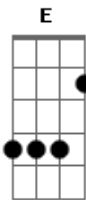

# Blink 182 - Don't Leave Me

tom:

Intro: A D B D E

A D  
Don't leave me all alone  
B D  
Just drop me off at home  
A D  
I'll be fine, it's not the first  
B D E  
Just like last time, but a little worse

( A D B D E )

A D  
Just give me one more chance, I'll try this time  
B D  
I'll give you yours, I won't take mine  
A D  
I'll listen up, pretend to care  
B D E  
Go on ahead, I'll meet you there

## Acordes

© ukulele-chords.com

© ukulele-chords.com

© ukulele-chords.com

© ukulele-chords.com

[Refrão]

A B D E  
She said that I'm not the one that she thinks about and  
A B D E  
She said it stopped being fun, I just bring her down  
A B D E  
I said, "don't let your future be destroyed by my past."  
A B D  
She said, "don't let my door hit your ass."