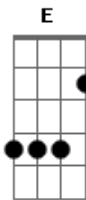

Blink 182 - Don't Leave Me

tom:

Intro: A D B D E

A D
Don't leave me all alone
B D
Just drop me off at home
A D
I'll be fine, it's not the first
B D E
Just like last time, but a little worse

[Refrão]

A B D E
She said that I'm not the one that she thinks about and
A B D E
She said it stopped being fun, I just bring her down
A B D E
I said, "don't let your future be destroyed by my past."
A B D
She said, "don't let my door hit your ass."

(A D B D E)

A D
Just give me one more chance, I'll try this time
B D
I'll give you yours, I won't take mine
A D
I'll listen up, pretend to care
B D E
Go on ahead, I'll meet you there

Acordes

© ukulele-chords.com

© ukulele-chords.com

© ukulele-chords.com

© ukulele-chords.com

[Refrão]

A B D E
She said that I'm not the one that she thinks about and
A B D E
She said it stopped being fun, I just bring her down
A B D E
I said, "don't let your future be destroyed by my past."
A B D
She said, "don't let my door hit your ass."