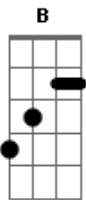

# Blink 182 - Don't Leave Me

tom:

Intro: A D B D E

A D  
Don't leave me all alone  
B D  
Just drop me off at home  
A D  
I'll be fine, it's not the first  
B D E  
Just like last time, but a little worse

[Refrão]

A B D E  
She said that I'm not the one that she thinks about and  
A B D E  
She said it stopped being fun, I just bring her down  
A B D E  
I said, "don't let your future be destroyed by my past."  
A B D  
She said, "don't let my door hit your ass."

( A D B D E )

A D  
Just give me one more chance, I'll try this time  
B D  
I'll give you yours, I won't take mine  
A D  
I'll listen up, pretend to care  
B D E  
Go on ahead, I'll meet you there

## Acordes

© ukulele-chords.com

© ukulele-chords.com

© ukulele-chords.com

© ukulele-chords.com

[Refrão]

A B D E  
She said that I'm not the one that she thinks about and  
A B D E  
She said it stopped being fun, I just bring her down  
A B D E  
I said, "don't let your future be destroyed by my past."  
A B D  
She said, "don't let my door hit your ass."