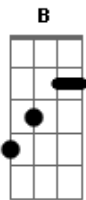

Blink 182 - Don't Leave Me

tom:

Intro: A D B D E

A D
Don't leave me all alone
B D
Just drop me off at home
A D
I'll be fine, it's not the first
B D E
Just like last time, but a little worse

[Refrão]

A B D E
She said that I'm not the one that she thinks about and
A B D E
She said it stopped being fun, I just bring her down
A B D E
I said, "don't let your future be destroyed by my past."
A B D
She said, "don't let my door hit your ass."

(A D B D E)

A D
Just give me one more chance, I'll try this time
B D
I'll give you yours, I won't take mine
A D
I'll listen up, pretend to care
B D E
Go on ahead, I'll meet you there

Acordes

© ukulele-chords.com

© ukulele-chords.com

© ukulele-chords.com

© ukulele-chords.com

[Refrão]

A B D E
She said that I'm not the one that she thinks about and
A B D E
She said it stopped being fun, I just bring her down
A B D E
I said, "don't let your future be destroyed by my past."
A B D
She said, "don't let my door hit your ass."