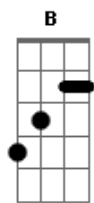

© ukulele-chords.com