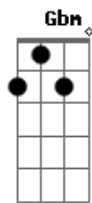

© ukulele-chords.com