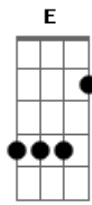

Blink 182 - Darkside

Tom: G

She's a girl ^{Dbm} dressed in
^A Black from another world
^{Dbm} Listen, breathe it's like
^A A girl from another world
^{Dbm} She don't know my name
^{Dbm} She don't have the time of day
^A Celebrate medicate until
^A We numb the pain
^{Dbm} In the sun it's still dark
^A Like it always rains
^{Dbm} She don't feel the same
^{Dbm} She don't have the time of day

^E And I wait and I wait and I wait
^{Abm} And I wait and I wait and I wait
^A And I wait for her
^E And I wait and I wait and I wait
^{Abm} And I wait and I wait and I wait
^A And I wait for her

^{Dbm} I don't care what you say no
^E I don't care what you do
^{Dbm} I'm going to the dark side with you
^E I'm going to the dark side with you
^{Dbm} I don't care what you say no
^E I don't care what you do
^{Dbm} I'm going to the dark side with you
^E I'm going to the dark side with you

 (^E ^{Gbm} ^{Dbm})
^A I'm going to the dark side with you
^E ^{Gbm} ^{Dbm} I'm going to the dark side with you

Acordes

© ukulele-chords.com

© ukulele-chords.com

© ukulele-chords.com

© ukulele-chords.com

© ukulele-chords.com