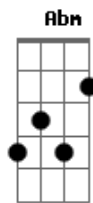

© ukulele-chords.com