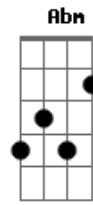

Blink 182 - Darkside

Tom: G

She's a girl ^{Dbm} dressed in
^A Black from another world
^{Dbm} Listen, breathe it's like
^A A girl from another world
^{Dbm} She don't know my name
^{Dbm} She don't have the time of day
^A Celebrate medicate until
^A We numb the pain
^{Dbm} In the sun it's still dark
^A Like it always rains
^{Dbm} She don't feel the same
^{Dbm} She don't have the time of day

^E And I wait and I wait and I wait
^{Abm} And I wait and I wait and I wait
^A And I wait for her
^E And I wait and I wait and I wait
^{Abm} And I wait and I wait and I wait
^A And I wait for her

^{Dbm} I don't care what you say no
^E I don't care what you do
^{Dbm} I'm going to the dark side with you
^E I'm going to the dark side with you
^{Dbm} I don't care what you say no
^E I don't care what you do
^{Dbm} I'm going to the dark side with you
^E I'm going to the dark side with you

 (^E ^{Gbm} ^{Dbm})
^A I'm going to the dark side with you
^E ^{Gbm} ^{Dbm} I'm going to the dark side with you

Acordes

© ukulele-chords.com

© ukulele-chords.com

© ukulele-chords.com

© ukulele-chords.com

© ukulele-chords.com