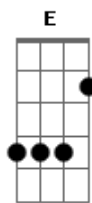

© ukulele-chords.com