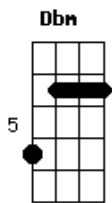

© ukulele-chords.com

ukulele-chords.com