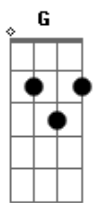

© ukulele-chords.com

© ukulele-chords.com

© ukulele-chords.com

© ukulele-chords.com

© ukulele-chords.com

© ukulele-chords.com

© ukulele-chords.com