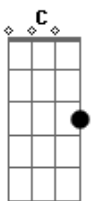

Blink 182 - Bored To Death

Tom: C

Intro = Riff 01

[Verso 1] = Riff 01

There's an echo pulling out the meaning
Rescuing a nightmare from a dream
The voices in my head are always screaming
That none of this means anything to me

[Pré-Refrão] = Riff 02

And it's a long way back from seventeen
The whispers turn into a scream
And I'm not coming home

[Refrão]

C Save your breathe, I'm nearly
G Bored to death and fading fast A
F Life is too short to last long
C Back on earth I'm broken
G Lost and cold and fading fast A
F Life is too short to last long

[Verso 2] = Riff 01

There's a stranger staring at the ceiling
Rescuing a tiger from a tree
The pictures in her head are always dreaming
Each of them means everything to me

[Pré-Refrão] = Riff 02

And it's a long way back from seventeen
The whispers turn into a scream
And I'm not coming home

[Refrão]

C Save your breathe, I'm nearly

Acordes

© ukulele-chords.com