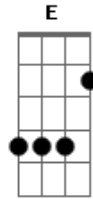

Blink 182 - Angelica & Me

Tom: D

A G
We made out yeah

A Gb7
and she took off my pants

A<
and asked whats these stains?

Em/7
Oh god this it

A G
i came too early

Cm7 D
she decided i was shit

A E
left me for a pet shop boy

Acordes

© ukulele-chords.com

© ukulele-chords.com

© ukulele-chords.com

© ukulele-chords.com

© ukulele-chords.com

© ukulele-chords.com