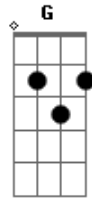

Blink 182 - Angelica & Me

Tom: D

A G
We made out yeah

A Gb7
and she took off my pants

A<
and asked whats these stains?

Em/7
Oh god this it

A G
i came too early

Cm7 D
she decided i was shit

A E
left me for a pet shop boy

Acordes

© ukulele-chords.com

© ukulele-chords.com

© ukulele-chords.com

© ukulele-chords.com

© ukulele-chords.com

© ukulele-chords.com