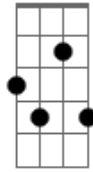

Blink 182 - Angelica & Me

Tom: D

A G
We made out yeah

A Gb7
and she took off my pants

A<
and asked whats these stains?

Em/7
Oh god this it

A G
i came too early

Cm7 D
she decided i was shit

A E
left me for a pet shop boy

Acordes

© ukulele-chords.com

© ukulele-chords.com

© ukulele-chords.com

© ukulele-chords.com

Gb7

© ukulele-chords.com

© ukulele-chords.com

© ukulele-chords.com