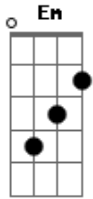

Blink 182 - Angelica & Me

Tom: D

A G
We made out yeah

A Gb7
and she took off my pants

A<
and asked whats these stains?

Em/7
Oh god this it

A G
i came too early

Cm7 D
she decided i was shit

A E
left me for a pet shop boy

Acordes

© ukulele-chords.com

© ukulele-chords.com

© ukulele-chords.com

© ukulele-chords.com

© ukulele-chords.com

© ukulele-chords.com