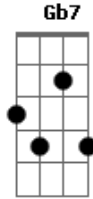

Blink 182 - Angelica & Me

Tom: D

A G
We made out yeah

A Gb7
and she took off my pants

A<
and asked whats these stains?

Em/7
Oh god this it

A G
i came too early

Cm7 D
she decided i was shit

A E
left me for a pet shop boy

Acordes

© ukulele-chords.com

© ukulele-chords.com

© ukulele-chords.com

© ukulele-chords.com

© ukulele-chords.com

© ukulele-chords.com